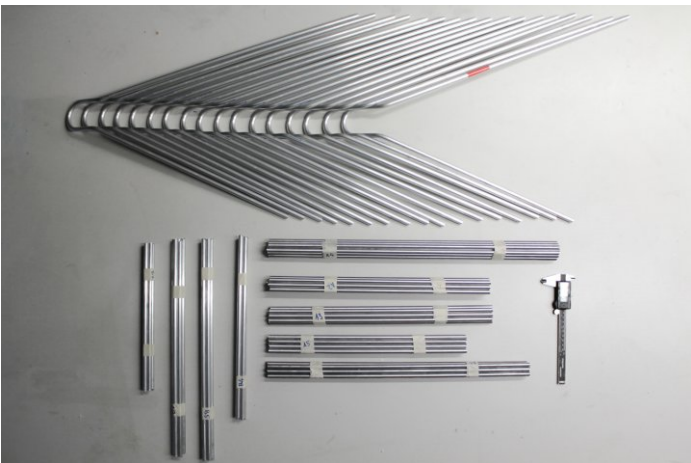

A handwritten signature in blue ink, consisting of stylized, cursive letters. The signature is positioned above a horizontal dotted line.

Kodolányi Gábor
formatervező művész

kg@codolagni.com
www.codolagni.com
+36 30 222 1225