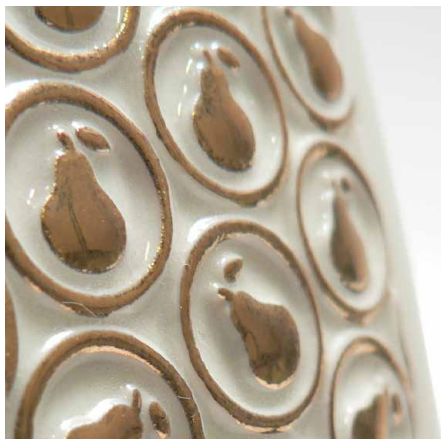

Material

PORCELAIN

T-top cork: wood + pe

decanter size

14cmx25cmx7cm/0.5l

shot cup size

6cmx8cmx6cm/0.5cl

A n y a g a