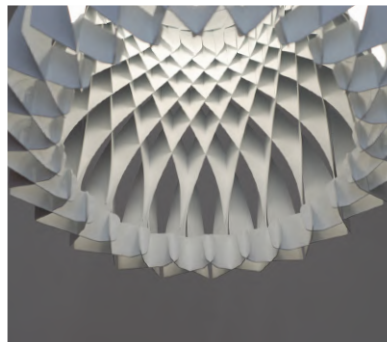

DOME PENDANT TALL 40

DOME PENDANT LIGHT
TALL 40