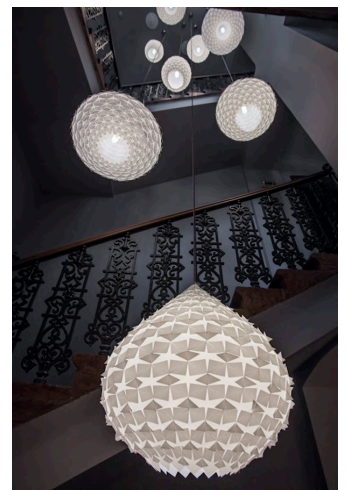

SKU: HS4W40

LAUNCHED: 2012

MATERIAL: PLASTIC,

COLOURS: TRANSLUCENT WHITE, OPAL,

DIMENSIONS:

DIAMETER 40 CM / 15.74 INCH

HEIGHT 45 CM / 17.71 INCH

BAMBOO LIGHT HEXAGONAL BEEHIVE 50