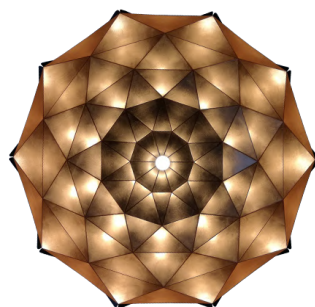

ADAMLAMP

4.	01_	CLOUD LIGHT 125
5.	02_	SUN CHANDELIER COPPER 100
6.	03_	SUN CHANDELIER GOLD 100/140
7.	04_	SUN CHANDELIER GOLD 70
8.	05_	OCTAGON FACETED LIGHT FAT GOLD
9.	06_	OCTAGON FACETED LIGHT WIDE GOLD
10.	07_	C.1
11.	08_	C.2
12.	09_	C.3
13.	10_	C.4
14.	11_	C.5
15.	12_	HEXAGON CHROME PENDANT LIGHT
16.	13_	FLORA LIGHT 70
17.	14_	FLORA LIGHT 50
18.	15_	DIAMOND GRID LIGHT 95/70
19.	16_	DIAMOND GRID TABLE LIGHT 70/100
20.	17_	LATTICE LIGHT BALL 60/85
21.	18_	LATTICE LIGHT BALL CHROME 70
22.	19_	ELLIPSE ES2
23.	20_	ELLIPSE ES3
24.	21_	ELLIPSE ES4
25.	22_	ELLIPSE ES5
26.	23_	HEXA HS1
27.	24_	HEXA HS2
28.	25_	HEXA HS3
29.	26_	HEXA HS4
30.	27_	BAMBOO HEXAGONAL BEEHIVE 50
31.	28_	BAMBOO HEXAGONAL BEEHIVE 50 HALF
32.	29_	BAMBOO HEXAGONAL CIGAR 105
34.	30_	BAMBOO HEXAGONAL ELLIPSE 75
35.	31_	BAMBOO HEXAGONAL DOME 80
36.	32_	LATTICE LIGHT STAINLESS STEEL
37.	33_	DOME PENDANT FLAT 58
38.	34_	DOME PENDANT WIDE 52
39.	35_	DOME PENDANT TALL 32
40.	36_	DOME PENDANT TALL 40
41.	37_	EIJA FAT
42.	38_	EIJA LENTIL
43.	39_	EIJA BALL

LAUNCHED: 2014

MATERIAL: APET, STAINLESS STEEL SCREWS

COLOUR: GLOSSY WHITE, OPAL,

DIMENSIONS:

W 125 CM / 49.20 INCH

H 74 CM / 29.15 INCH

L 100 CM / 39.39 INCH

SUN CHANDELIER
100
COPPER

SUN CHANDELIER 100 COPPER

PRODUCT FAMILY: SUN CHANDELIER
TYPE: PENDANT LIGHT
SKU: SCCMB100
LAUNCHED: 2017
MATERIAL: STAINLESS STEEL,

DIMENSIONS:
DIAMETER 100 CM / 39.37 INCH
HEIGHT 50 CM / 19.68 INCH

SUN CHANDELIER