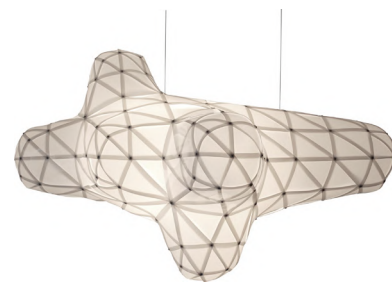

CLOUD 125

CLOUD 125

PRODUCT FAMILY: CLOUD

TYPE: PENDANT LIGHT

SKU: CL125

LAUNCHED: 2014

MATERIAL: APET, STAINLESS STEEL SCREWS

COLOUR: GLOSSY WHITE, OPAL,

DIMENSIONS:

W 125 CM / 49.20 INCH

H 74 CM / 29.15 INCH

L 100 CM / 39.39 INCH