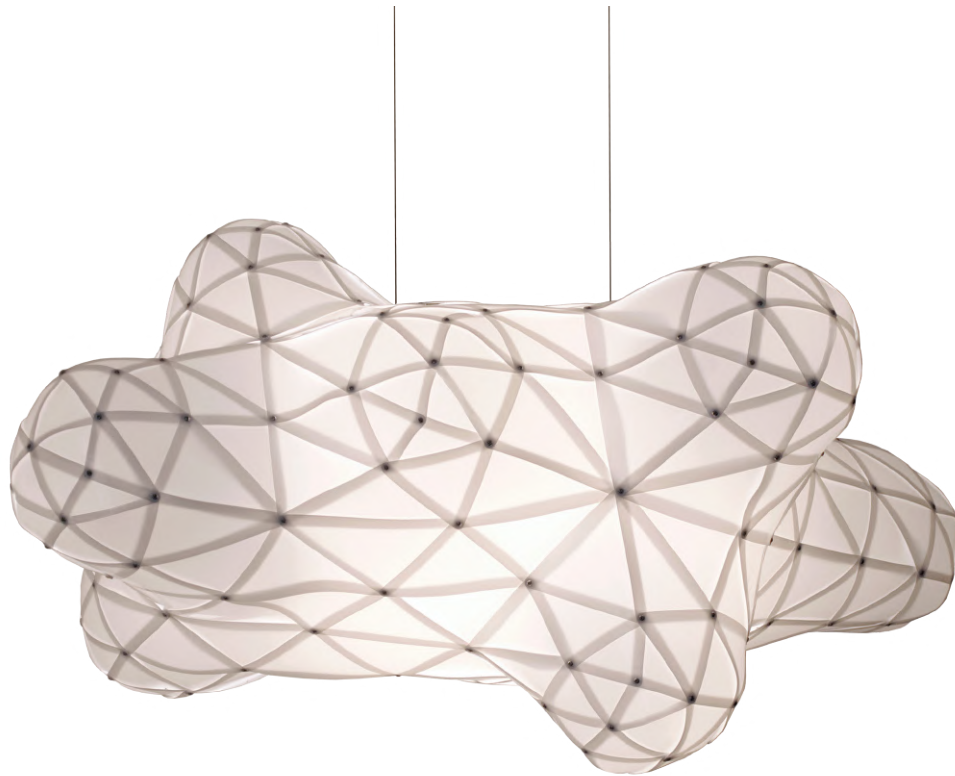

CLOUD 125

CLOUD 125

PRODUCT FAMILY: CLOUD

TYPE: PENDANT LIGHT

SKU: CL125

LAUNCHED: 2014

MATERIAL: APET, STAINLESS STEEL SCREWS

COLOUR: GLOSSY WHITE, OPAL,

DIMENSIONS:

W 125 CM / 49.20 INCH

H 74 CM / 29.15 INCH

L 100 CM / 39.39 INCH