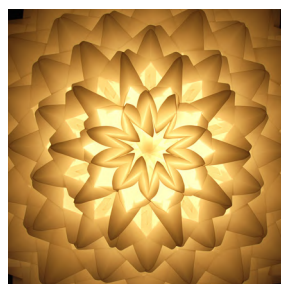

FLORA LIGHT 50

PRODUCT FAMILY: FLORA

TYPE: PENDANT LIGHT

SKU: FL50W

LAUNCHED: 2013

MATERIAL: PLASTIC, PVC, POLYCARBONATE,
ALUMINIUM,

COLOURS: WHITE, OPAL, SATIN WHITE,

DIMENSIONS:

DIAMETER 50 CM / 19.68 INCH

HEIGHT 35 CM / 13.77 INCH