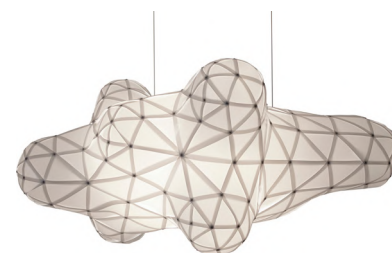

LAUNCHED: 2014

MATERIAL: APET, STAINLESS STEEL SCREWS

COLOUR: GLOSSY WHITE, OPAL,

DIMENSIONS:

W 125 CM / 49.20 INCH

H 74 CM / 29.15 INCH

L 100 CM / 39.39 INCH

SUN CHANDELIER
100
COPPER

SUN CHANDELIER 100 COPPER

PRODUCT FAMILY: SUN CHANDELIER
TYPE: PENDANT LIGHT
SKU: SCCMB100
LAUNCHED: 2017
MATERIAL: STAINLESS STEEL,

DIMENSIONS:
DIAMETER 100 CM / 39.37 INCH
HEIGHT 50 CM / 19.68 INCH

SUN CHANDELIER