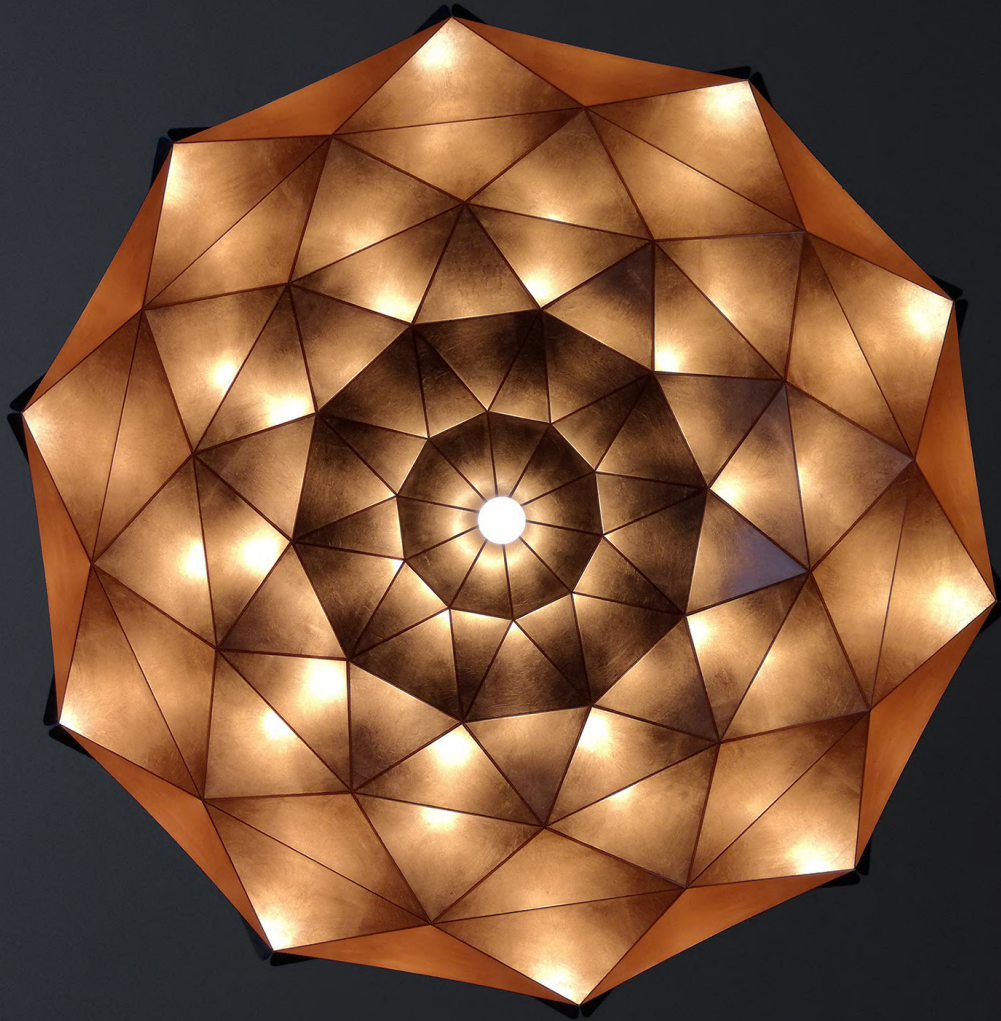

DIMENSIONS:
DIAMETER 65 CM / 25.59 INCH
HEIGHT 25 CM / 9.84 INCH

EIJA LIGHT BALL

EIJA BALL

PRODUCT FAMILY: EIJA
TYPE: PENDANT LIGHT
SKU: ELBW45
LAUNCHED: 2013
MATERIAL: PLASTIC, PVC,
POLYCARBONATE, ALUMINIUM,
COLOURS:
TRANSLUCENT WHITE, OPAL,
POWDER COATED SATIN WHITE,

DIMENSIONS:
DIAMETER 45 CM / 17.71 INCH
HEIGHT 40 CM / 15.74 INCH

ADAMLAMP

C PENDANT LIGHTS

HEXA LIGHTS

ELLIPSE LIGHTS

DOME PENDANT LIGHTS

BAMBOO LIGHTS HEXAGONAL

SUN CHANDELIER COPPER