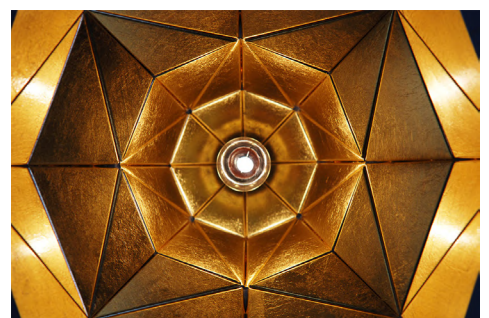

OCTAGON FACETED LIGHT
FAT GOLD

PRODUCT FAMILY: OCTAGON
TYPE: PENDANT LIGHT
SKU: OWGPPLW43
LAUNCHED: 2016
MATERIAL: STAINLESS STEEL,
COLOURS:
OUTSIDE: POWDER COATED SATIN WHITE,
INSIDE: GOLDEN LEAF,
TRADITIONAL WATER GILDING TECHNIQUE,

DIMENSIONS:
DIAMETER 43 CM / 16.93 INCH
HEIGHT 40 CM / 15.75 INCH