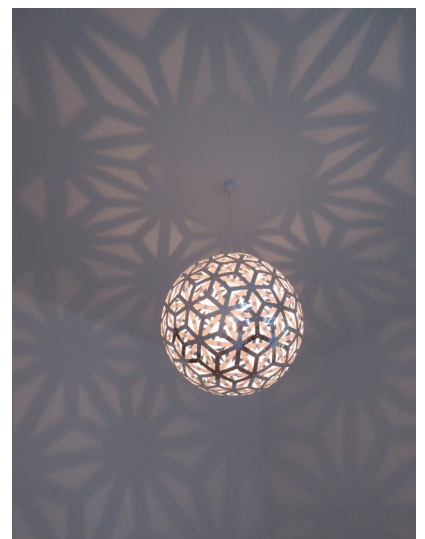

LATTICE LIGHT BALL
CHROME 70

PRODUCT FAMILY: LATTICE
TYPE: PENDANT LIGHT
SKU: LLBCW70
LAUNCHED: 2016
MATERIAL: PLASTIC, PS, APET, PLASTIC RIVETS,
COLOURS: OUTSIDE: WHITE, CHROME,
INSIDE: WHITE,

DIMENSIONS:
DIAMETER 60 CM / 23.62 INCH