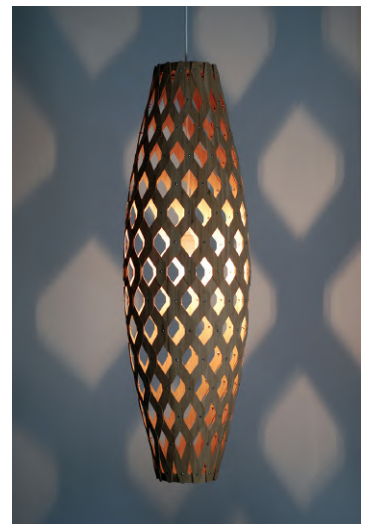

BAMBOO LIGHT HEXAGONAL CIGAR 105