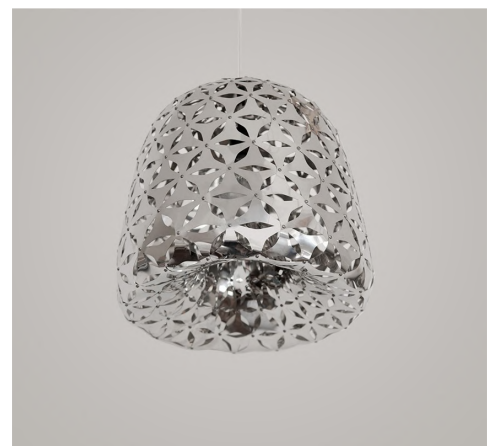

LATTICE LIGHT STAINLESS STEEL

PRODUCT FAMILY: LATTICE

TYPE: PENDANT LIGHT

SKU: LLSSW43

LAUNCHED: 2012

MATERIAL: MIRROR POLISHED STAINLESS STEEL,
STAINLESS STEEL SCREWS,

DIMENSIONS:

DIAMETER 43 CM / 16.9 INCH

HEIGHT 45 CM / 17.7 INCH