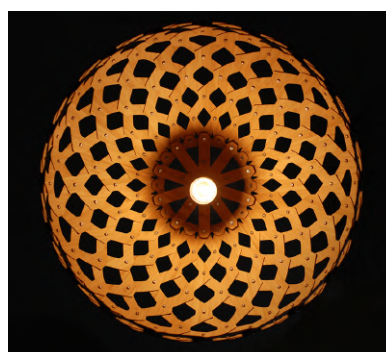

BAMBOO LIGHT
HEXAGONAL
BEEHIVE 50 HALF

PRODUCT FAMILY: BAMBOO
TYPE: PENDANT LIGHT
SKU: BLHBH50
LAUNCHED: 2018

MATERIAL: BAMBOO VENEER VERTICAL,
STAINLESS STEEL SCREWS,
COLOURS: CARAMEL

DIMENSIONS:
DIAMETER 50 CM / 19.68 INCH
HEIGHT 35 CM / 13.77 INCH