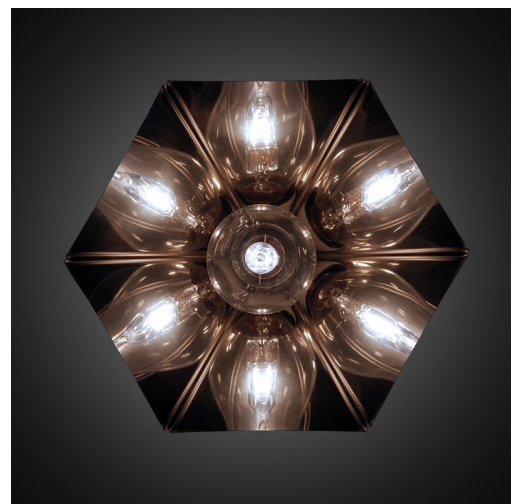

ADAMLAMP

4.	01_	CLOUD LIGHT 125
5.	02_	SUN CHANDELIER COPPER 100
6.	03_	SUN CHANDELIER GOLD 100/140
7.	04_	SUN CHANDELIER GOLD 70
8.	05_	OCTAGON FACETED LIGHT FAT GOLD
9.	06_	OCTAGON FACETED LIGHT WIDE GOLD
10.	07_	C.1
11.	08_	C.2
12.	09_	C.3
13.	10_	C.4
14.	11_	C.5
15.	12_	HEXAGON CHROME PENDANT LIGHT
16.	13_	FLORA LIGHT 70
17.	14_	FLORA LIGHT 50
18.	15_	DIAMOND GRID LIGHT 95/70
19.	16_	DIAMOND GRID TABLE LIGHT 70/100
20.	17_	LATTICE LIGHT BALL 60/85
21.	18_	LATTICE LIGHT BALL CHROME 70
22.	19_	ELLIPSE ES2
23.	20_	ELLIPSE ES3
24.	21_	ELLIPSE ES4
25.	22_	ELLIPSE ES5
26.	23_	HEXA HS1
27.	24_	HEXA HS2
28.	25_	HEXA HS3
29.	26_	HEXA HS4
30.	27_	BAMBOO HEXAGONAL BEEHIVE 50
31.	28_	BAMBOO HEXAGONAL BEEHIVE 50 HALF
32.	29_	BAMBOO HEXAGONAL CIGAR 105
34.	30_	BAMBOO HEXAGONAL ELLIPSE 75
35.	31_	BAMBOO HEXAGONAL DOME 80
36.	32_	LATTICE LIGHT STAINLESS STEEL
37.	33_	DOME PENDANT FLAT 58
38.	34_	DOME PENDANT WIDE 52
39.	35_	DOME PENDANT TALL 32
40.	36_	DOME PENDANT TALL 40
41.	37_	EIJA FAT
42.	38_	EIJA LENTIL
43.	39_	EIJA BALL

DIMENSIONS:
DIAMETER 70 CM / 27.56 INCH
HEIGHT 35 CM / 13.78 INCH

OCTAGON
FACETED LIGHT
WIDE
GOLD

OCTAGON FACETED LIGHT
WIDE GOLD

PRODUCT FAMILY: OCTAGON

TYPE: PENDANT LIGHT

SKU: OWGPPLW54

LAUNCHED: 2016

MATERIAL: STAINLESS STEEL,

HEXAGON CHROME

TYPE: PENDANT LIGHT

SKU: HCPLW15

LAUNCHED: 2016

MATERIAL: STAINLESS STEEL

COLOURS:

INSIDE: MIRROR FINISHED STAINLESS STEEL,

OUTSIDE: SATIN WHITE,

DIMENSIONS:

DIAMETER 15 CM / 5.90 INCH

HEIGHT 30 CM / 11.80 INCH

FLORA 70

FLORA LIGHT 70

PRODUCT FAMILY: FLORA

TYPE: PENDANT LIGHT

SKU: FL70W