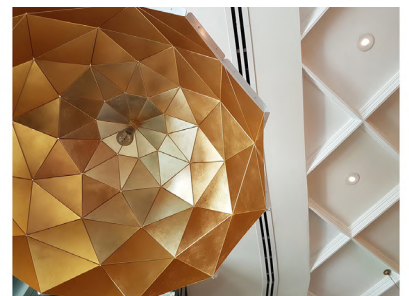

SUN CHANDELIER

140 / 100

GOLD

SUN CHANDELIER 140

PRODUCT FAMILY: SUN CHANDELIER
TYPE: PENDANT LIGHT
SKU: SCSSGPW140
LAUNCHED: 2013
MATERIAL: STAINLESS STEEL,
COLOURS:
OUTSIDE: POWDER COATED
SATIN WHITE, INSIDE: GOLDEN LEAF,

DIMENSIONS:
DIAMETER 140 CM / 55.11 INCH
HEIGHT 70 CM / 27.55 INCH

SUN CHANDELIER 100

PRODUCT FAMILY: SUN CHANDELIER
TYPE: PENDANT LIGHT
SKU: SCSSGPW100
LAUNCHED: 2014
MATERIAL: STAINLESS STEEL,
COLOURS:
OUTSIDE: POWDER COATED
SATIN WHITE, INSIDE: GOLDEN LEAF,

DIMENSIONS:
DIAMETER 100 CM / 39.37 INCH
HEIGHT 50 CM / 19.68 INCH