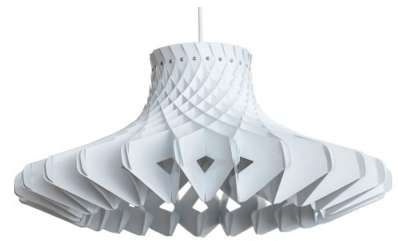

DOME PENDANT FLAT 58