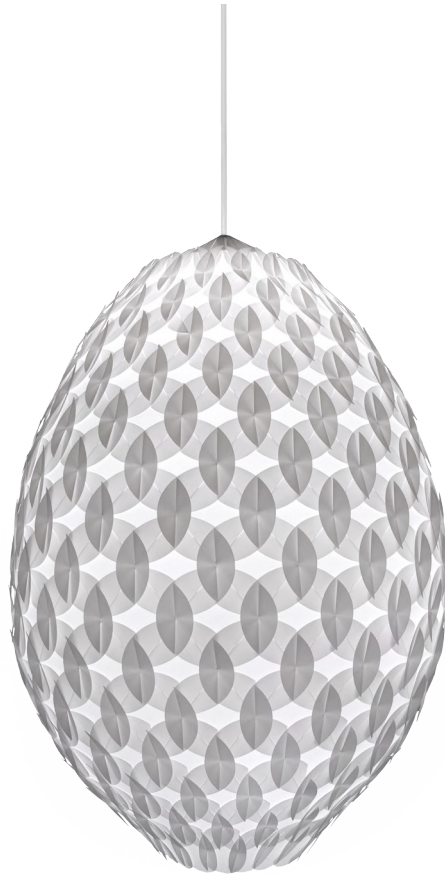

ADAMLAMP

4.	01_	CLOUD LIGHT 125
5.	02_	SUN CHANDELIER COPPER 100
6.	03_	SUN CHANDELIER GOLD 100/140
7.	04_	SUN CHANDELIER GOLD 70
8.	05_	OCTAGON FACETED LIGHT FAT GOLD
9.	06_	OCTAGON FACETED LIGHT WIDE GOLD
10.	07_	C.1
11.	08_	C.2
12.	09_	C.3
13.	10_	C.4
14.	11_	C.5
15.	12_	HEXAGON CHROME PENDANT LIGHT
16.	13_	FLORA LIGHT 70
17.	14_	FLORA LIGHT 50
18.	15_	DIAMOND GRID LIGHT 95/70
19.	16_	DIAMOND GRID TABLE LIGHT 70/100
20.	17_	LATTICE LIGHT BALL 60/85
21.	18_	LATTICE LIGHT BALL CHROME 70
22.	19_	ELLIPSE ES2
23.	20_	ELLIPSE ES3
24.	21_	ELLIPSE ES4
25.	22_	ELLIPSE ES5
26.	23_	HEXA HS1
27.	24_	HEXA HS2
28.	25_	HEXA HS3
29.	26_	HEXA HS4
30.	27_	BAMBOO HEXAGONAL BEEHIVE 50
31.	28_	BAMBOO HEXAGONAL BEEHIVE 50 HALF
32.	29_	BAMBOO HEXAGONAL CIGAR 105
34.	30_	BAMBOO HEXAGONAL ELLIPSE 75
35.	31_	BAMBOO HEXAGONAL DOME 80
36.	32_	LATTICE LIGHT STAINLESS STEEL
37.	33_	DOME PENDANT FLAT 58
38.	34_	DOME PENDANT WIDE 52
39.	35_	DOME PENDANT TALL 32
40.	36_	DOME PENDANT TALL 40
41.	37_	EIJA FAT
42.	38_	EIJA LENTIL
43.	39_	EIJA BALL

DIMENSIONS:
DIAMETER 70 CM / 27.56 INCH
HEIGHT 35 CM / 13.78 INCH

OCTAGON
FACETED LIGHT
WIDE
GOLD

OCTAGON FACETED LIGHT
WIDE GOLD

PRODUCT FAMILY: OCTAGON

TYPE: PENDANT LIGHT

SKU: OWGPPLW54

LAUNCHED: 2016

MATERIAL: STAINLESS STEEL,

SKU: ES3W50

LAUNCHED: 2013

MATERIAL: PLASTIC,

COLOURS: TRANSLUCENT WHITE, OPAL,

DIMENSIONS:

DIAMETER 50 CM / 19.68 INCH

HEIGHT 35 CM / 13.77 INCH

ELLIPSE ES4