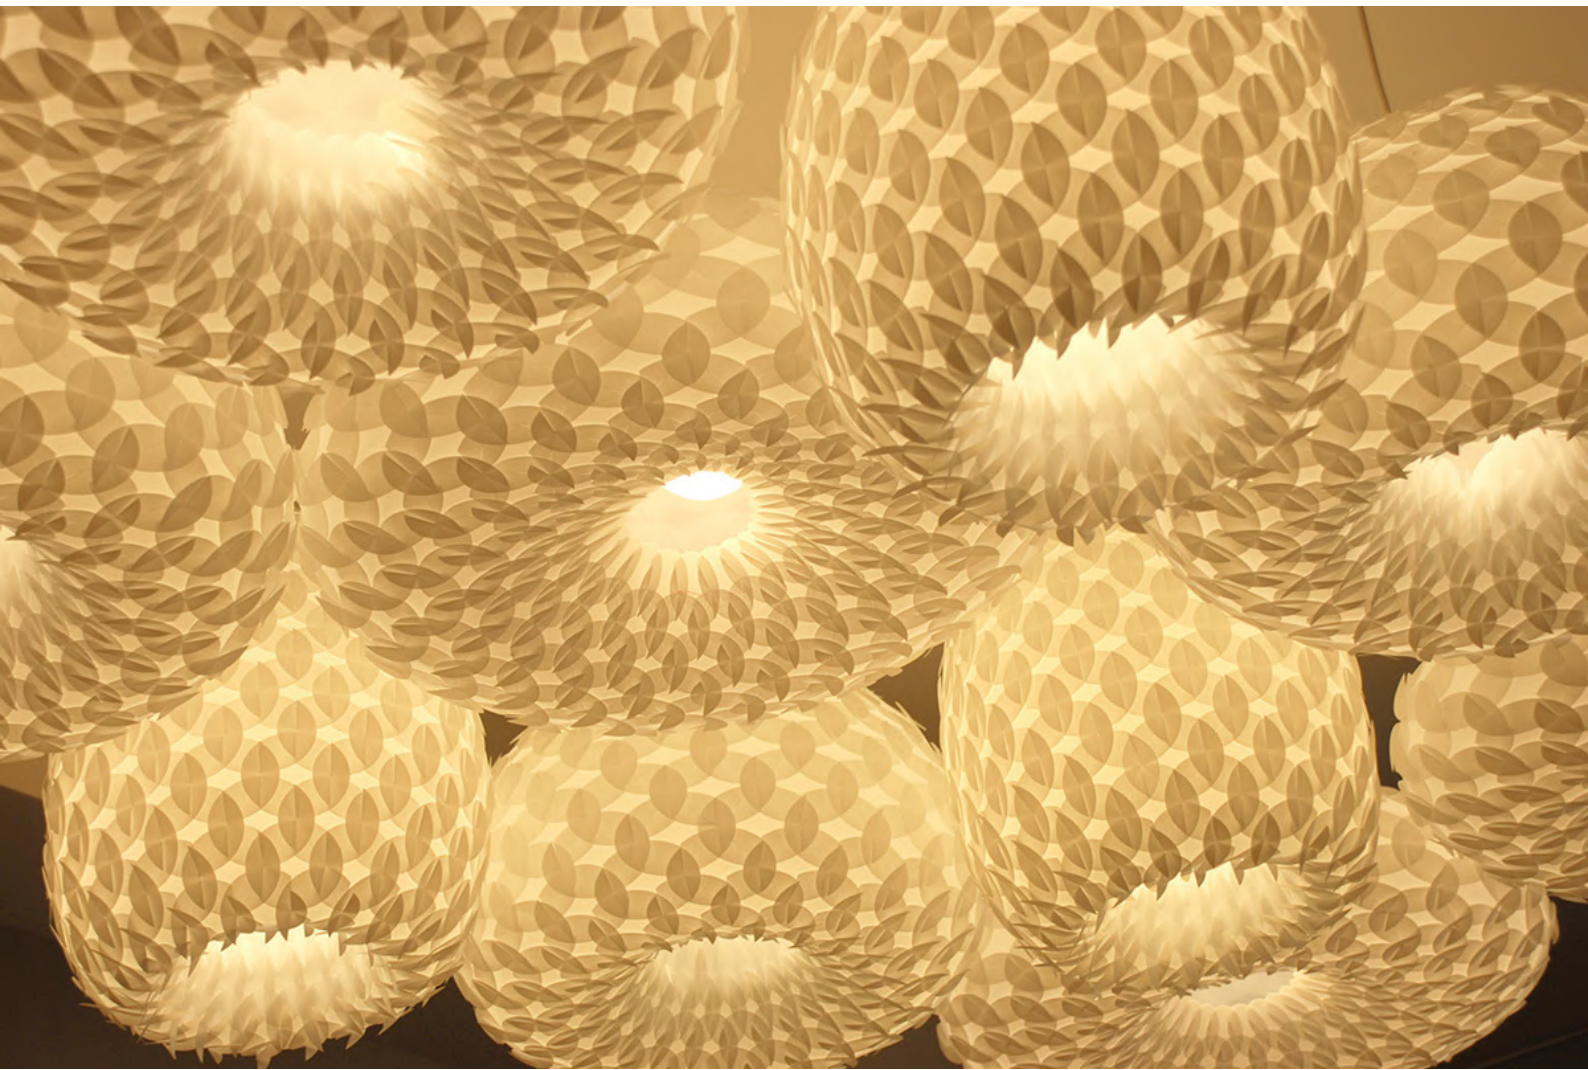

DIMENSIONS:
DIAMETER 45 CM / 17.71 INCH
HEIGHT 40 CM / 15.74 INCH

ADAMLAMP

C PENDANT LIGHTS

HEXA LIGHTS

ELLIPSE LIGHTS

DOME PENDANT LIGHTS

BAMBOO LIGHTS HEXAGONAL

SUN CHANDELIER COPPER

FLORA LIGHT

LATTICE LIGHT BALL

SUN CHANDELIER GOLD

OCTAGON FACETED LIGHT

DIAMOND GRID TABLE LIGHT

ADAMLAMP