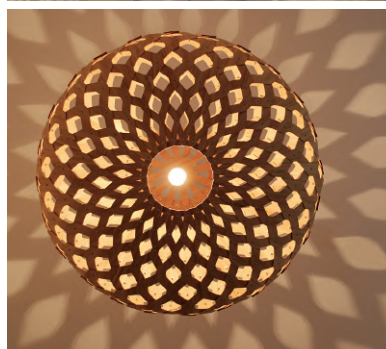

BAMBOO LIGHT HEXAGONAL ELLIPSE 75

PRODUCT FAMILY: BAMBOO
TYPE: PENDANT LIGHT

SKU: BLHE75

LAUNCHED: 2018

MATERIAL: BAMBOO VENEER VERTICAL,
STAINLESS STEEL SCREWS,
COLOURS: CARAMEL

DIMENSIONS:

DIAMETER 75 CM / 29.52 INCH

HEIGHT 38 CM / 14.96 INCH