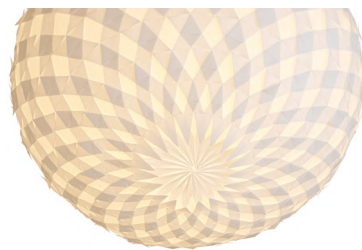

EIJA LIGHT BALL