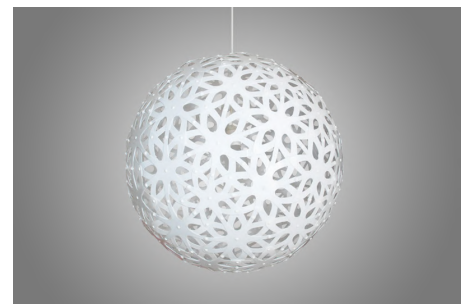

LATTICE LIGHT BALL 85

PRODUCT FAMILY: LATTICE
TYPE: PENDANT LIGHT
SKU: LWB85
LAUNCHED: 2013
MATERIAL: APET, PLASTIC RIVETS,
COLOURS: WHITE, OPAL,

DIMENSIONS:
DIAMETER 85 CM / 33.46 INCH