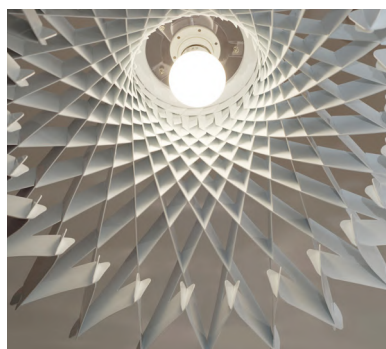

DOME PENDANT LIGHT FLAT 58

PRODUCT FAMILY: BAMBOO
TYPE: PENDANT LIGHT
SKU: DLF60
LAUNCHED: 2018
MATERIAL: PLASTIC,
COLOURS: WHITE, SEMI GLOSS,
RAL 9003

DIMENSIONS:
DIAMETER 60 CM / 23.62 INCH
HEIGHT 35 CM / 13.72 INCH