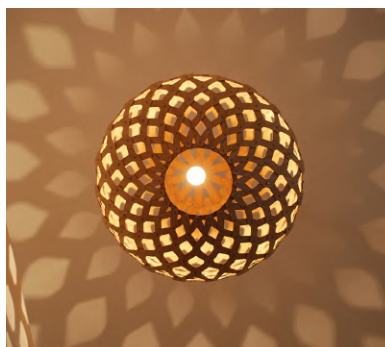

BAMBOO LIGHT HEXAGONAL BEEHIVE 50

PRODUCT FAMILY: BAMBOO

TYPE: PENDANT LIGHT

SKU: BLHB50

LAUNCHED: 2018

MATERIAL: BAMBOO VENEER VERTICAL,
STAINLESS STEEL SCREWS,
COLOURS: CARAMEL

DIMENSIONS:

DIAMETER 50 CM / 19.68 INCH

HEIGHT 60 CM / 23.62 INCH