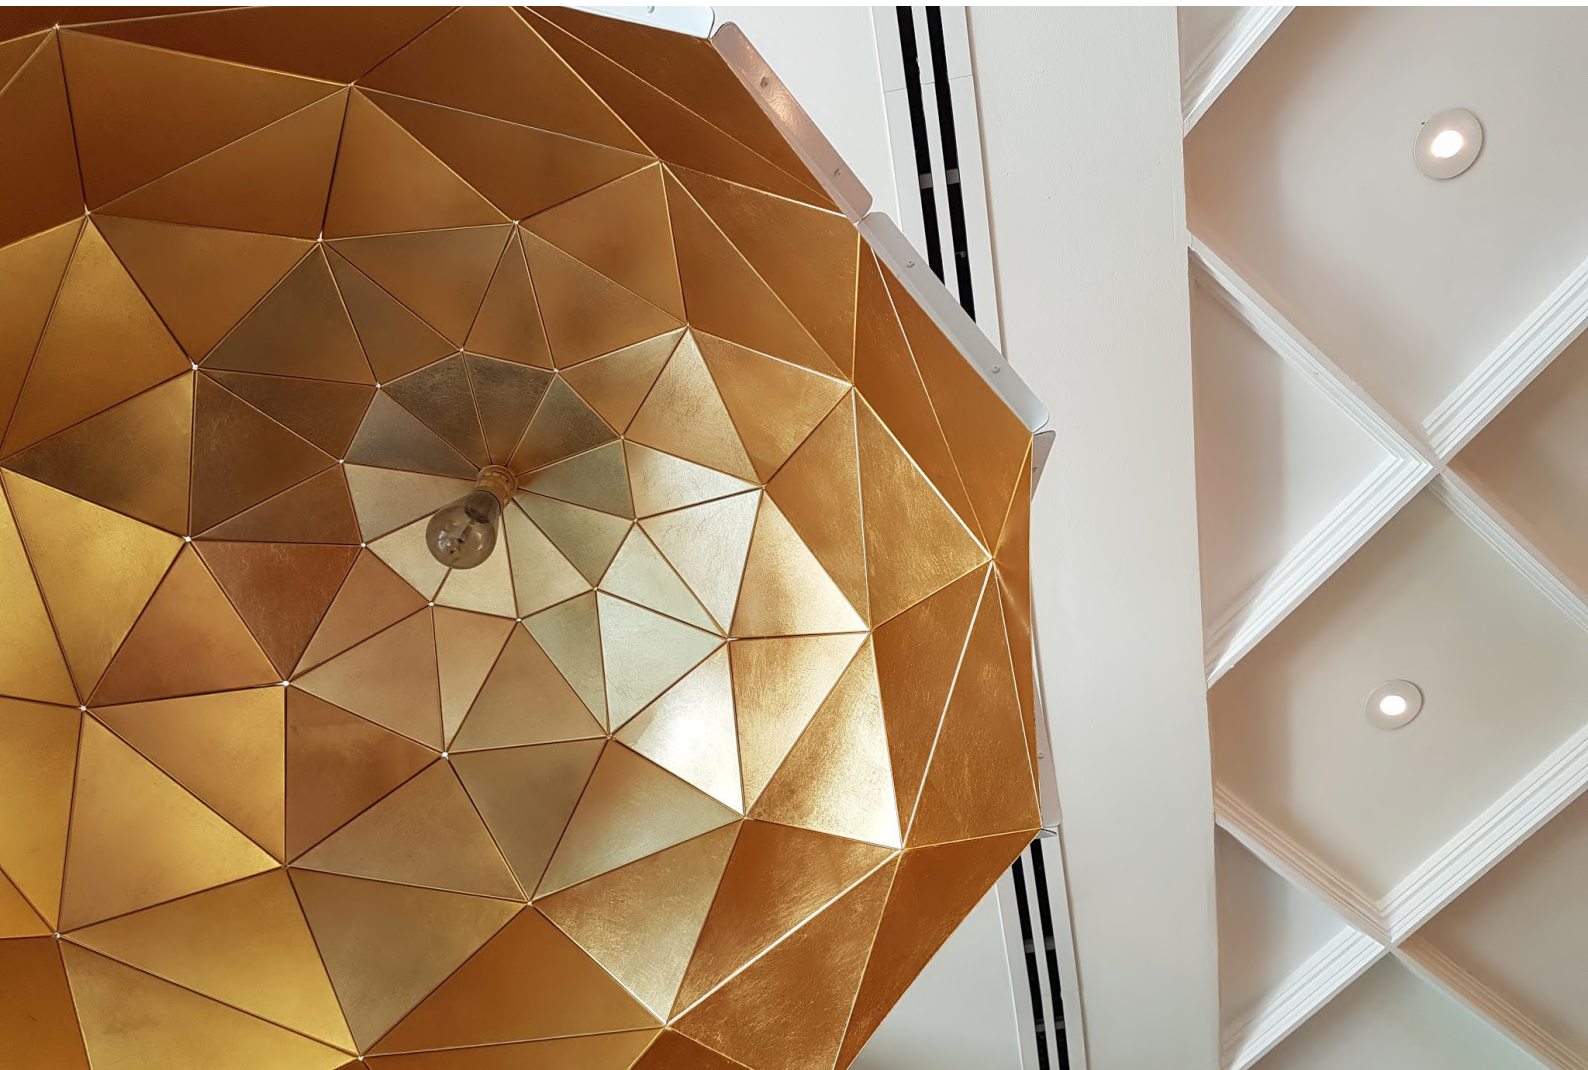

DIMENSIONS:
DIAMETER 45 CM / 17.71 INCH
HEIGHT 40 CM / 15.74 INCH

ADAMLAMP

C PENDANT LIGHTS

HEXA LIGHTS

ELLIPSE LIGHTS

DOME PENDANT LIGHTS

BAMBOO LIGHTS HEXAGONAL

SUN CHANDELIER COPPER

FLORA LIGHT

LATTICE LIGHT BALL

SUN CHANDELIER GOLD

OCTAGON FACETED LIGHT

DIAMOND GRID TABLE LIGHT

ADAMLAMP