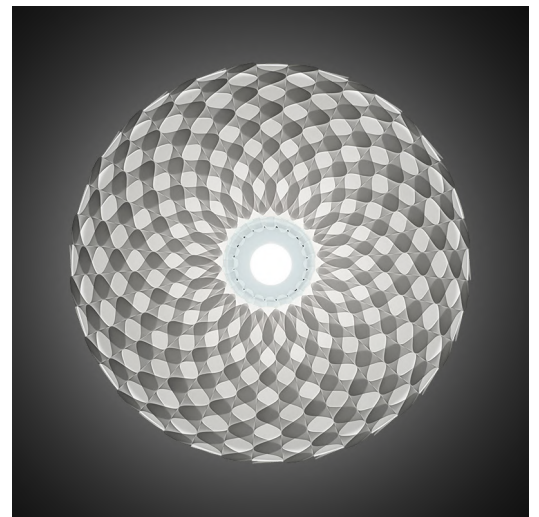

C.2

PRODUCT FAMILY: C.
TYPE: PENDANT LIGHT
SKU: C2W60
LAUNCHED: 2017
MATERIAL: PLASTIC, PP,
POLYCARBONATE,
COLOURS: WHITE,

DIMENSIONS:
DIAMETER 60 CM / 23.62 INCH
HEIGHT 25 CM / 9.84 INCH