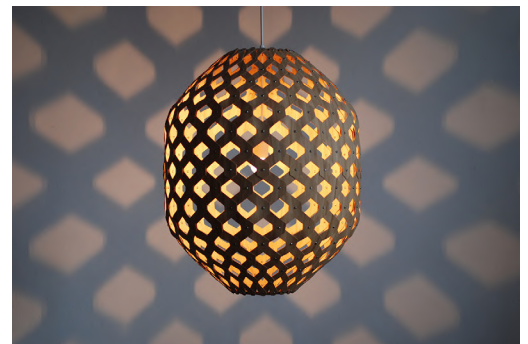

BAMBOO LIGHT HEXAGONAL BEEHIVE 50

PRODUCT FAMILY: BAMBOO

TYPE: PENDANT LIGHT

SKU: BLHB50

LAUNCHED: 2018

MATERIAL: BAMBOO VENEER VERTICAL,
STAINLESS STEEL SCREWS,
COLOURS: CARAMEL

DIMENSIONS:

DIAMETER 50 CM / 19.68 INCH

HEIGHT 60 CM / 23.62 INCH