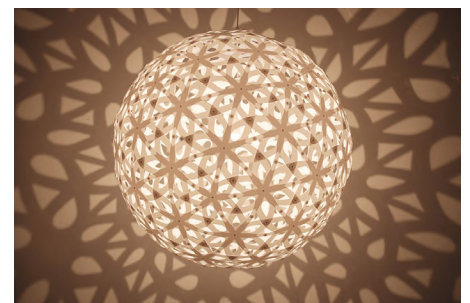

LATTICE LIGHT BALL 85

PRODUCT FAMILY: LATTICE
TYPE: PENDANT LIGHT
SKU: LWB85
LAUNCHED: 2013
MATERIAL: APET, PLASTIC RIVETS,
COLOURS: WHITE, OPAL,

DIMENSIONS:
DIAMETER 85 CM / 33.46 INCH