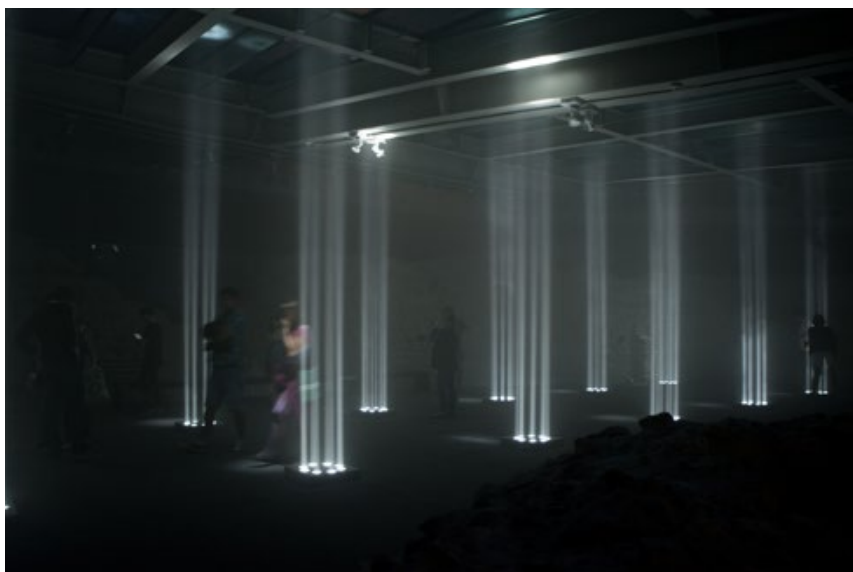

Porticus 3.1
sitespecific installation
Cella Septichora, Pécs
light and fog