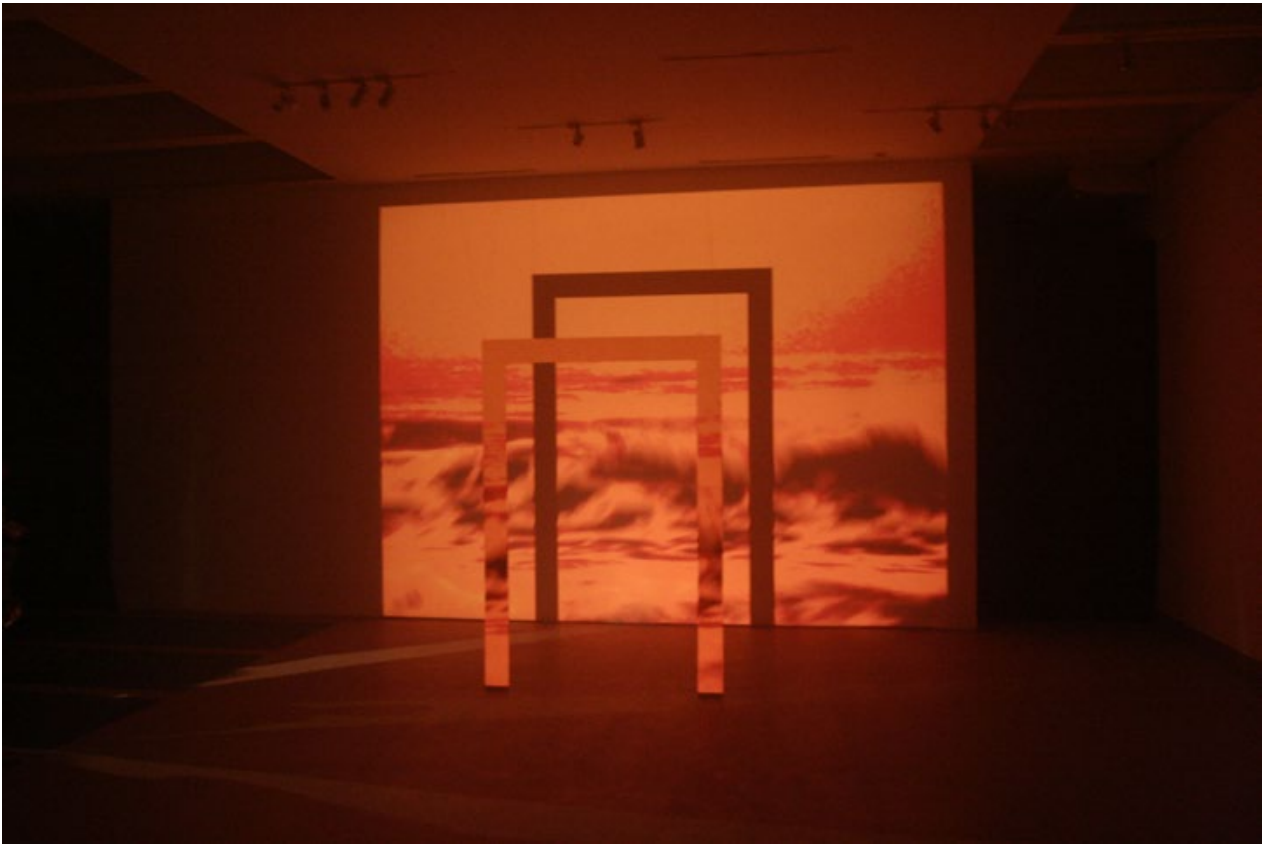

Orb 02.2
sitespecific installation
thread, blacklight reagent paper, backlight, water
2013