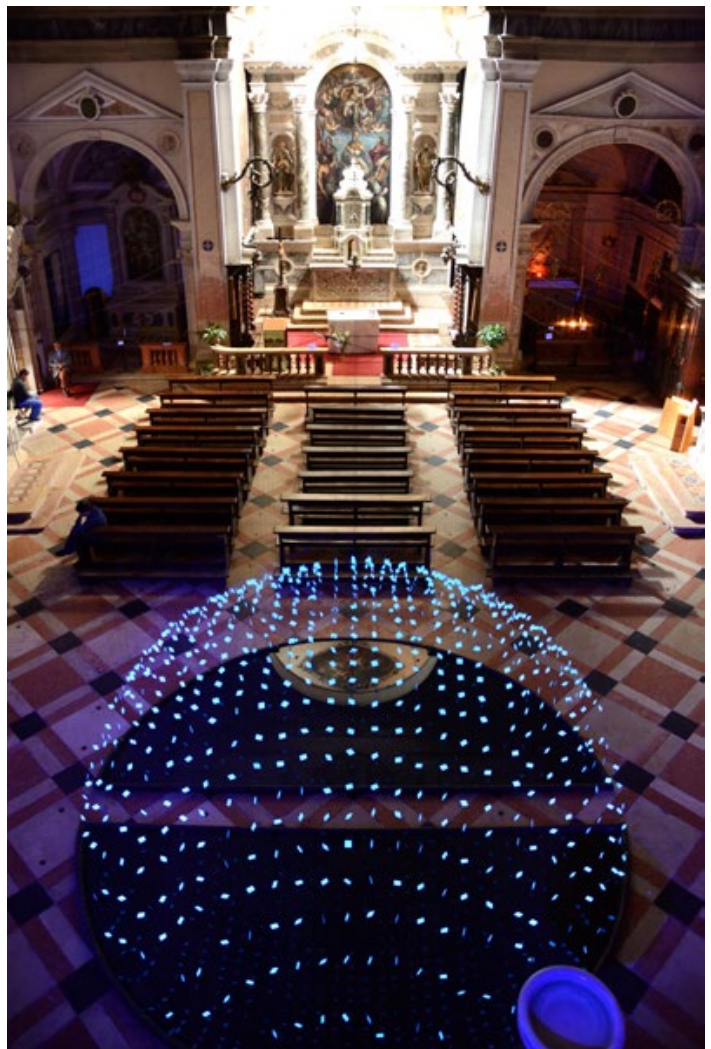

Mátrai Erik

Portfólió

Creation
video
04:28
2002

Orb
installation
thread, blacklight reagent paper, backlight
diameter: 180 cm
2007

Orb 02
sitespecific installation
thread, blacklight reagent paper, backlight, water
Eger, Rosz templom
2011