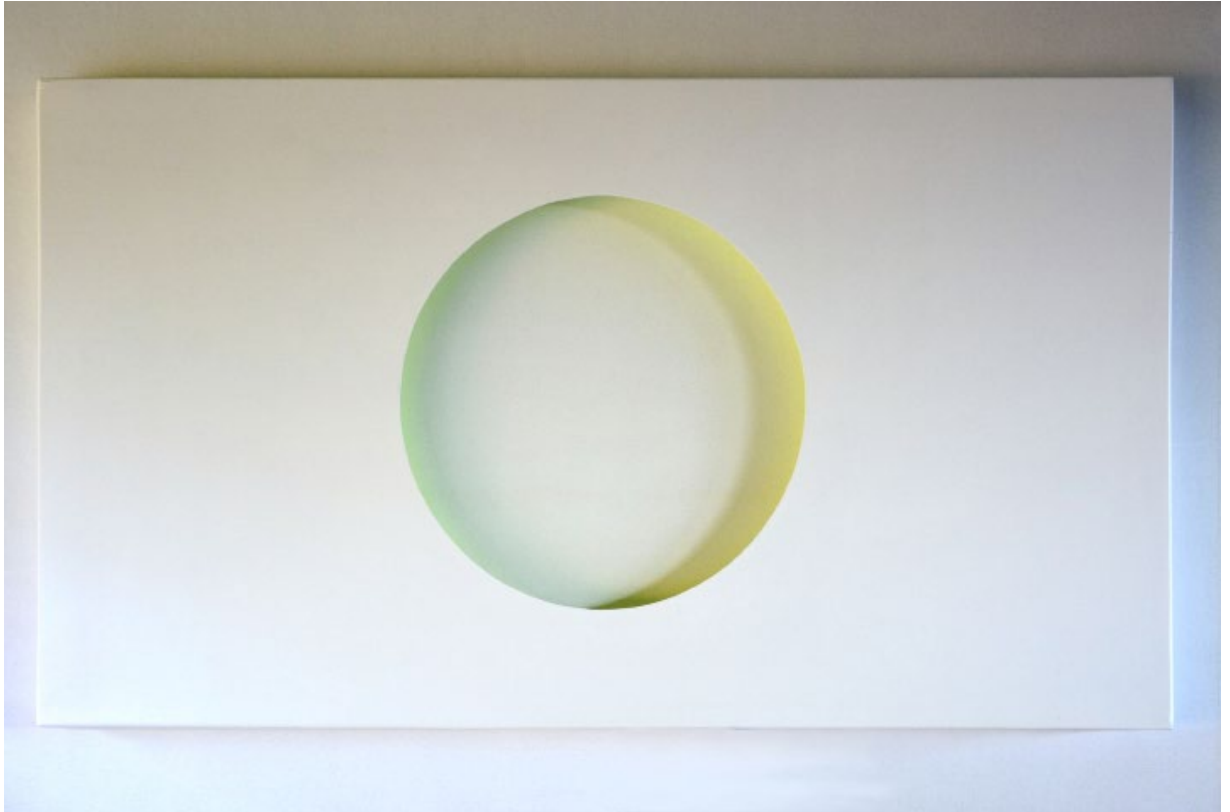

Sun
metal, acrylic paint
121 x 70
2016