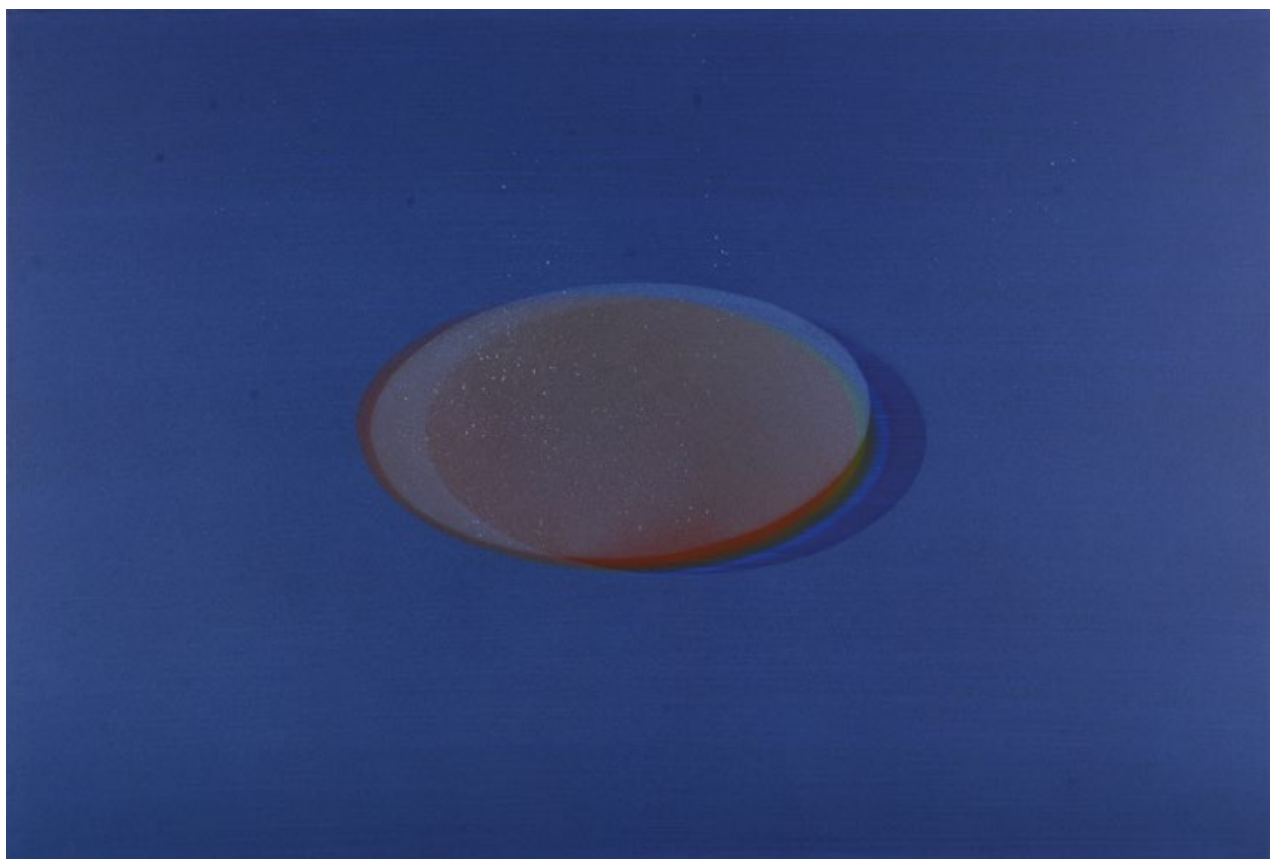

Spectrum wall
2019
Pécs Light Festival, Király street

Ellipse
neon installation
2019
Debrecen, Sesztina Gallery

Moving wall
Light installation
2019
Kolozsvár, Bazis Contemporary

Spectrum variations
acrylic paint on canvas
60 x 80 (3x)
2017

Spectrum ellipse pair
acrylic paint on canvas
110 x 70 (2x)
2017

Spectrum ellipse
acrylic paint on canvas
30 x 40
2017

Ellipse in cold
acrylic paint on canvas
110 x 70
2017

Ellipse displacement
acrylic paint on canvas
60 x 90
2018