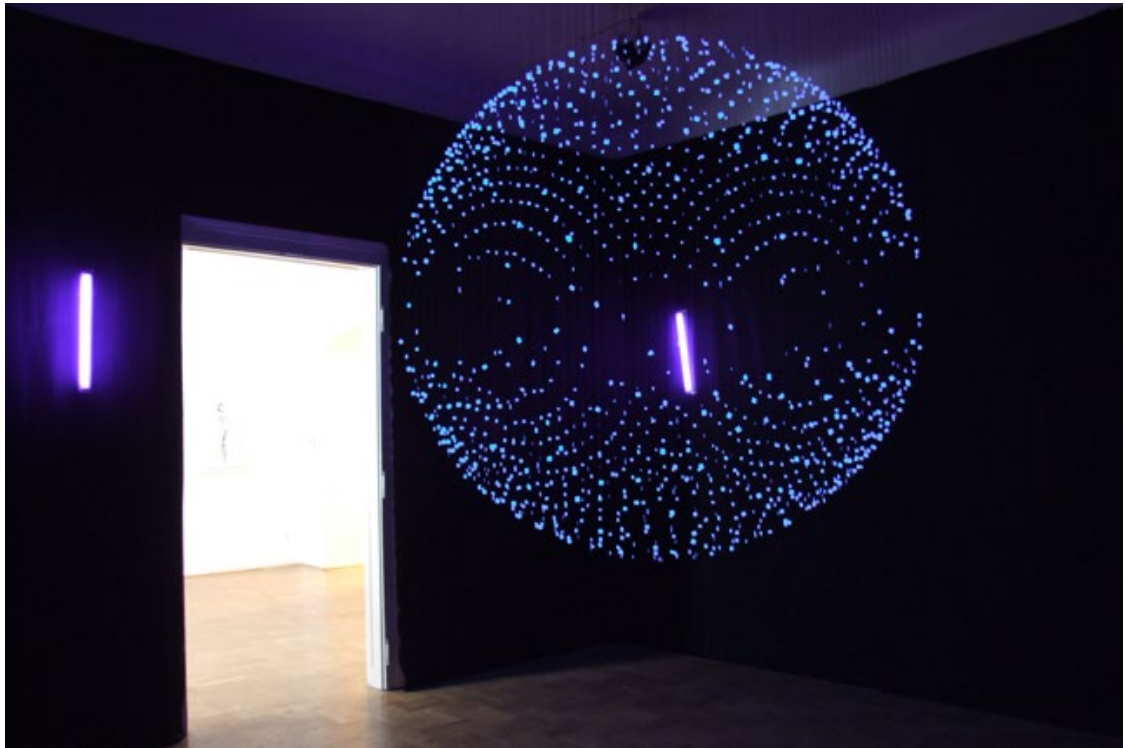

Mátrai Erik

Portfólió

Creation
video
04:28
2002

Orb
installation
thread, blacklight reagent paper, backlight
diameter: 180 cm
2007

Orb 02
sitespecific installation
thread, blacklight reagent paper, backlight, water
Eger, Rosz templom
2011