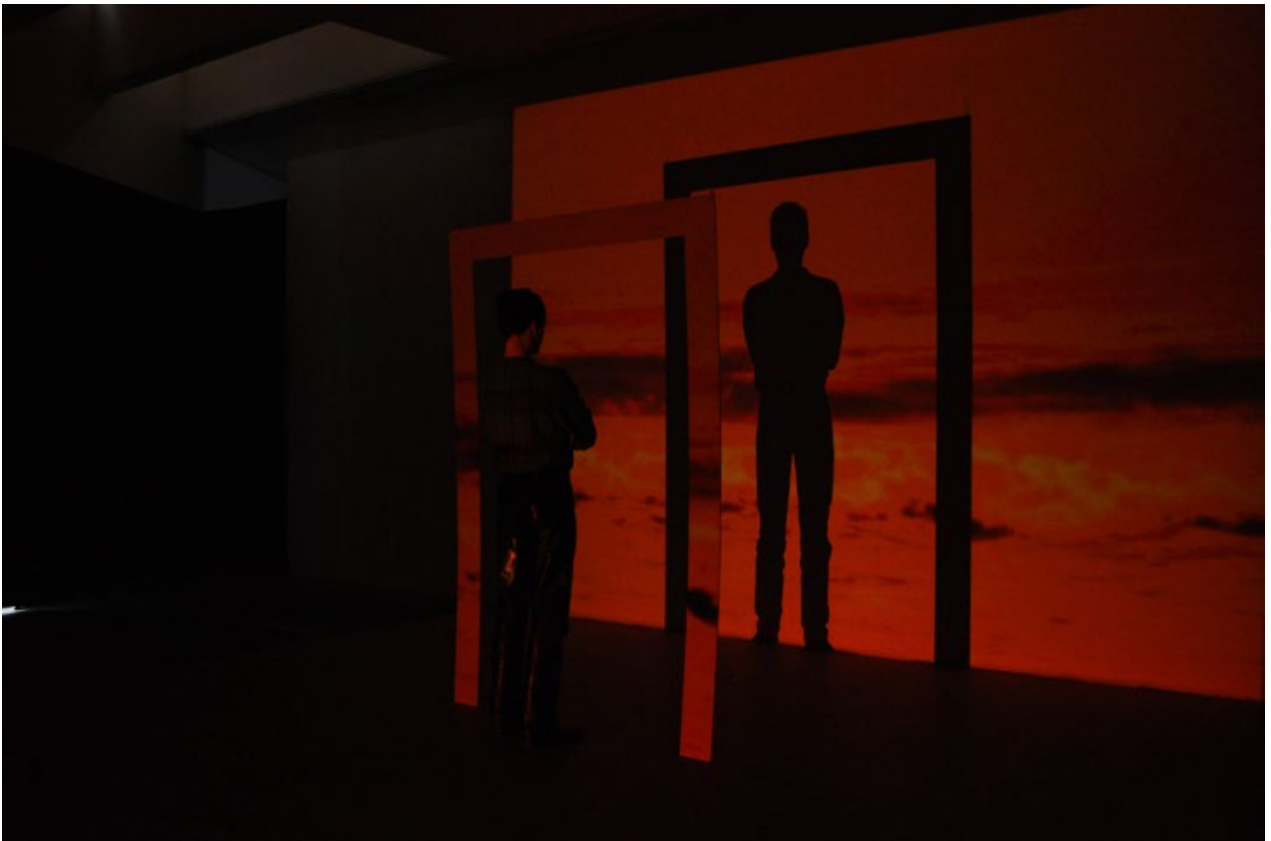

Spot-Gate
installation
spot lights, fog
2011