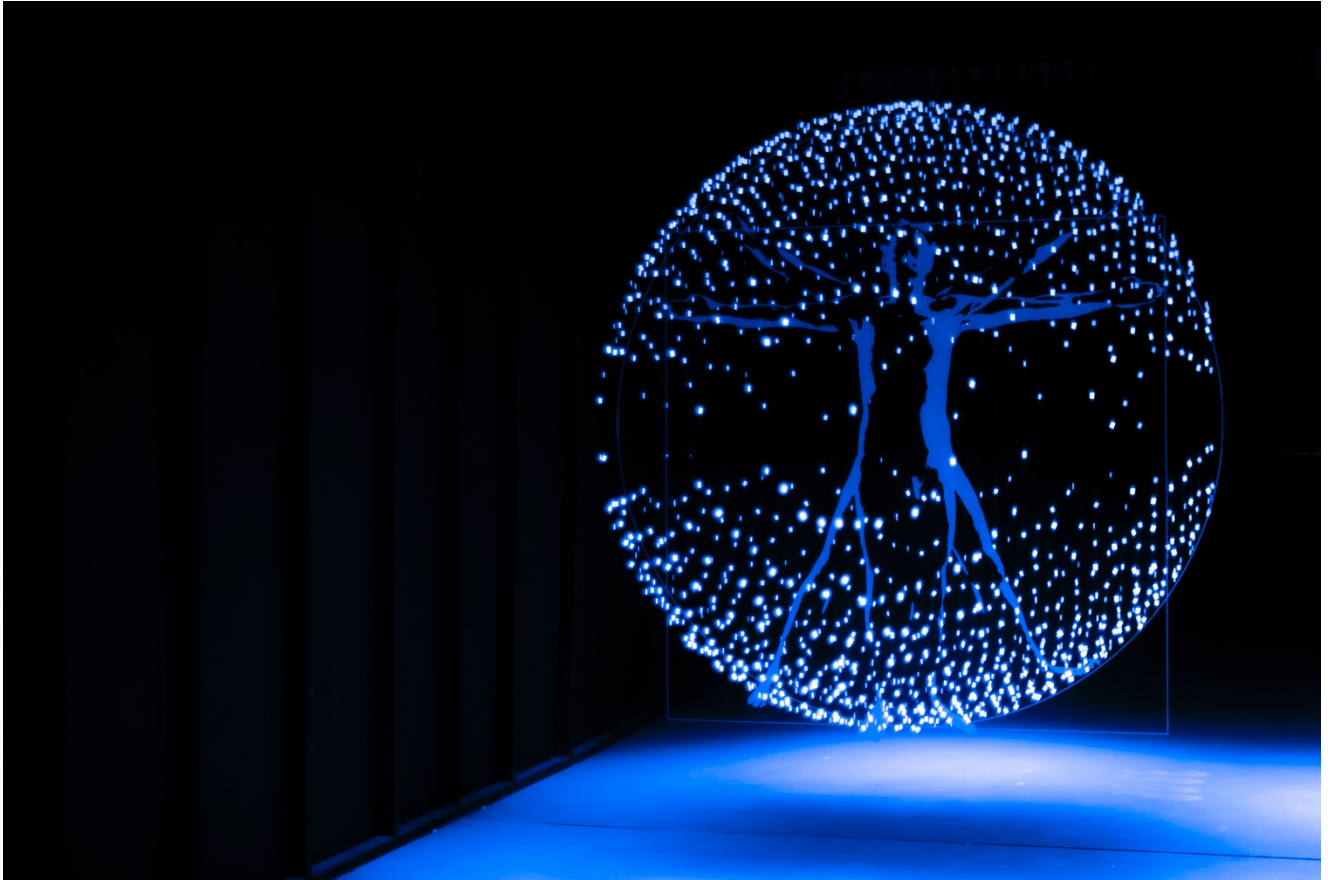

Kossuth rainbow
2019
Budapest, Kossuth square