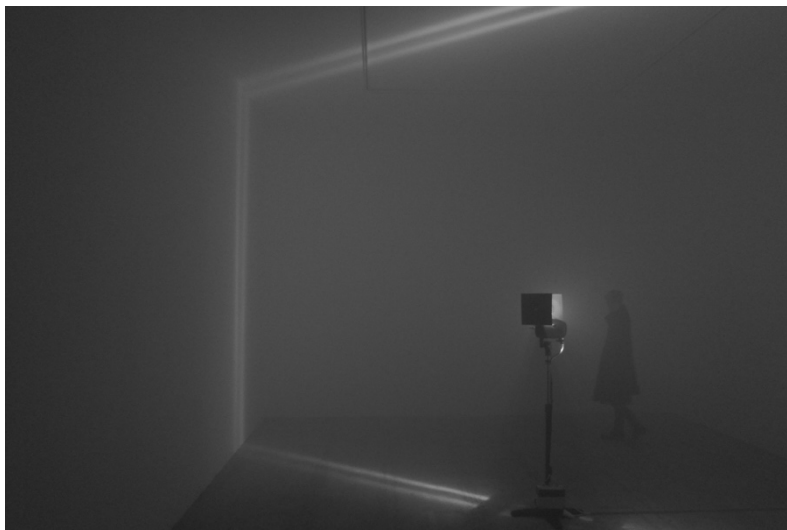

Spectrum wall
2019
Pécs Light Festival, Király street

Ellipse
neon installation
2019
Debrecen, Sesztina Gallery

Moving wall
Light installation
2019
Kolozsvár, Bazis Contemporary

Spectrum variations
acrylic paint on canvas
60 x 80 (3x)
2017