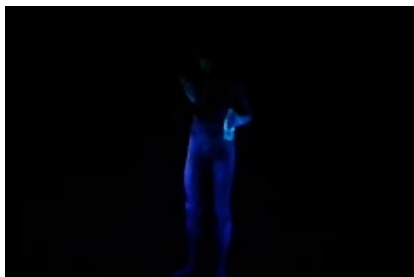

Creation
video
04:28
2002