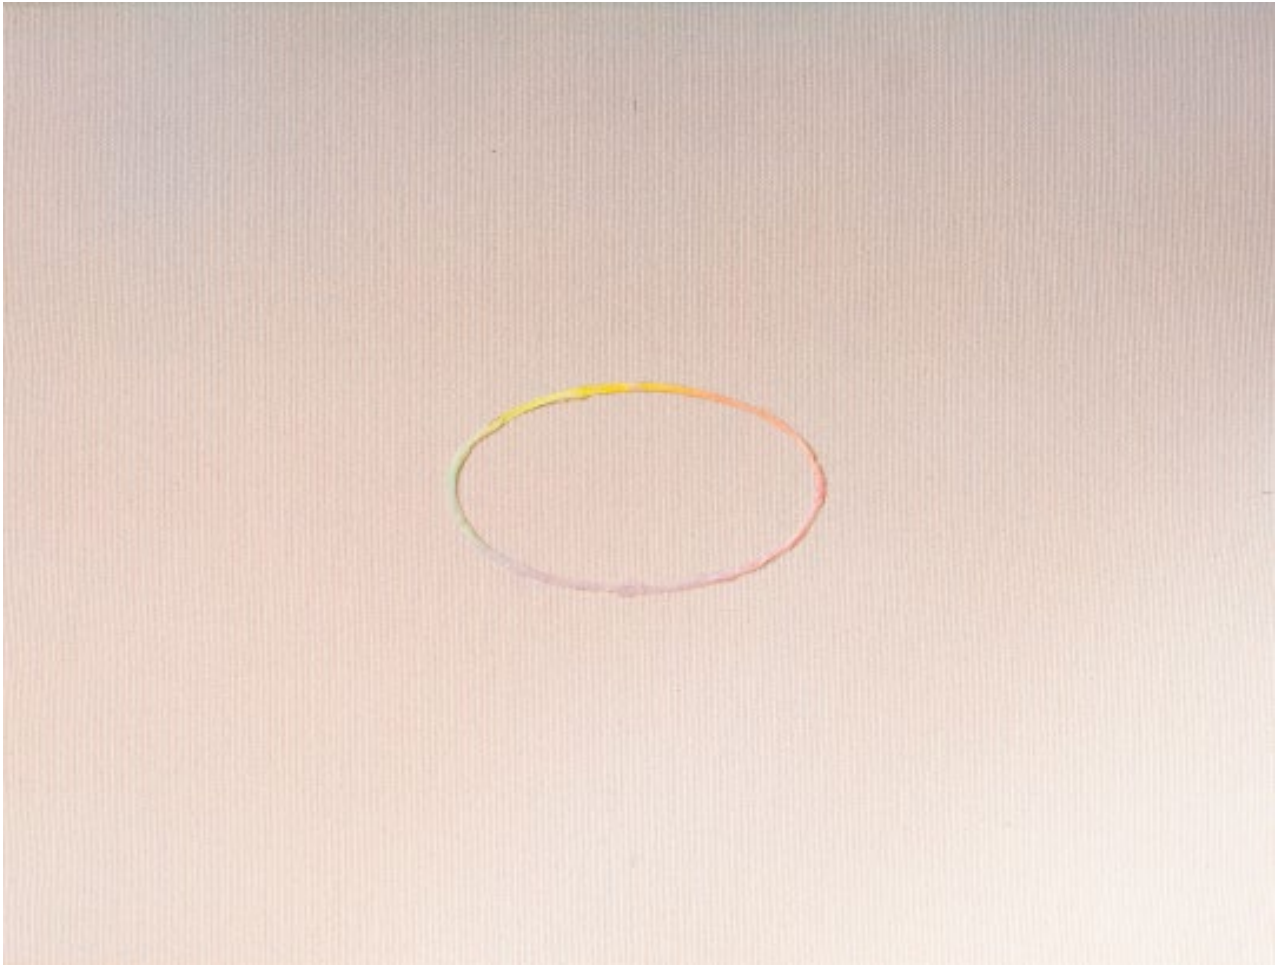

Spectrum wall
2019
Pécs Light Festival, Király street

Ellipse
neon installation
2019
Debrecen, Sesztina Gallery

Moving wall
Light installation
2019
Kolozsvár, Bazis Contemporary

Spectrum variations
acrylic paint on canvas
60 x 80 (3x)
2017

Spectrum ellipse pair
acrylic paint on canvas
110 x 70 (2x)
2017

Spectrum ellipse
acrylic paint on canvas
30 x 40
2017

Ellipse in cold
acrylic paint on canvas
110 x 70
2017

Ellipse displacement
acrylic paint on canvas
60 x 90
2018