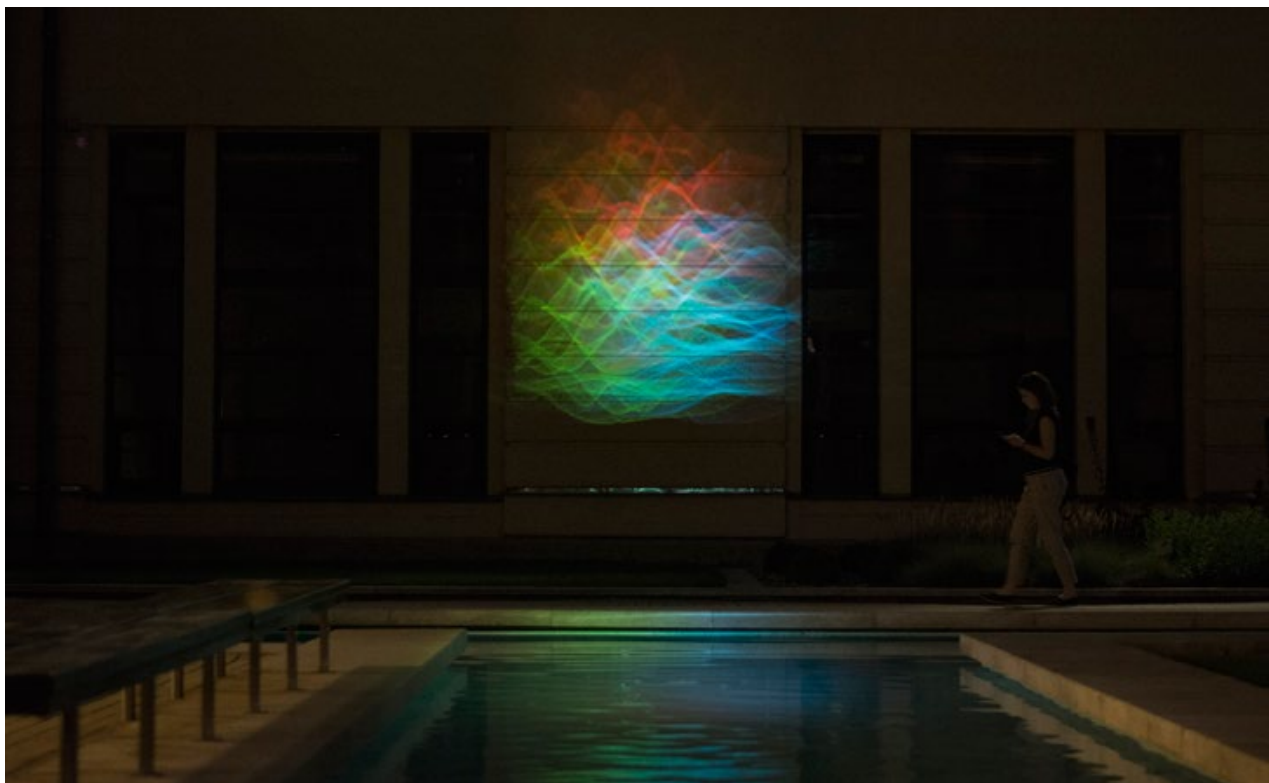

Aureole cone
installation
colored spot lights, cardboard, mirrors
2010