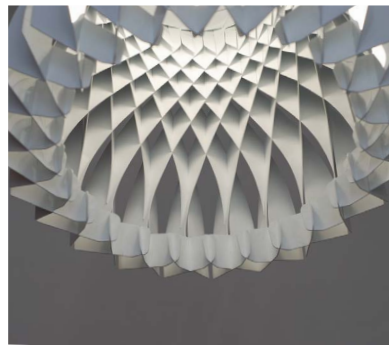

DOME PENDANT LIGHT TALL 40

PRODUCT FAMILY: BAMBOO
TYPE: PENDANT LIGHT
SKU: DLT40
LAUNCHED: 2018
MATERIAL: PLASTIC,
COLOURS: WHITE, SEMI GLOSS,
RAL 9003

DIMENSIONS:
DIAMETER 40 CM / 15.74 INCH
HEIGHT 42 CM / 16.54 INCH