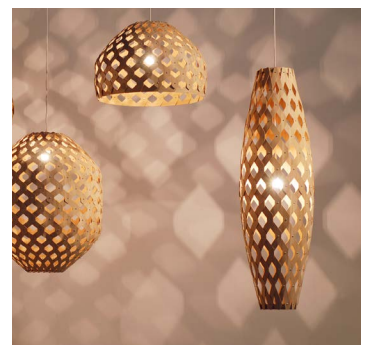

BAMBOO LIGHT HEXAGONAL CIGAR 150

PRODUCT FAMILY: BAMBOO
TYPE: PENDANT LIGHT
SKU: BLHC100
LAUNCHED: 2018
MATERIAL: BAMBOO VENEER VERTICAL,
STAINLESS STEEL SCREWS,
COLOURS: CARAMEL

DIMENSIONS:
DIAMETER 32 CM / 12.60 INCH
HEIGHT 105 CM / 41.33 INCH