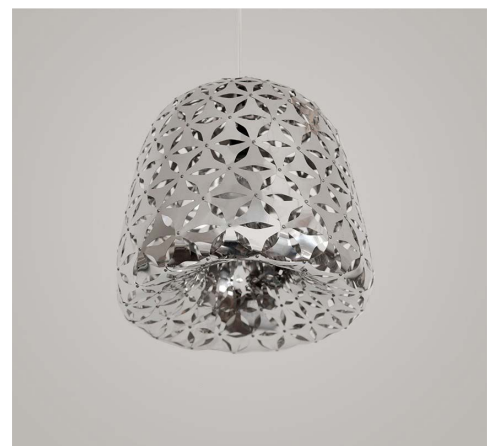

LATTICE LIGHT STAINLESS STEEL

PRODUCT FAMILY: LATTICE

TYPE: PENDANT LIGHT

SKU: LLSSW43

LAUNCHED: 2012

MATERIAL: MIRROR POLISHED STAINLESS STEEL,
STAINLESS STEEL SCREWS,

DIMENSIONS:

DIAMETER 43 CM / 16.9 INCH

HEIGHT 45 CM / 17.7 INCH