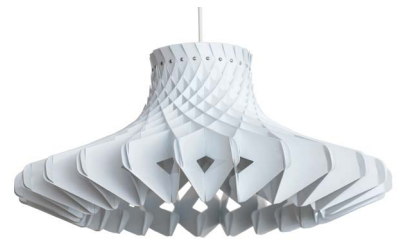

DOME PENDANT FLAT 58