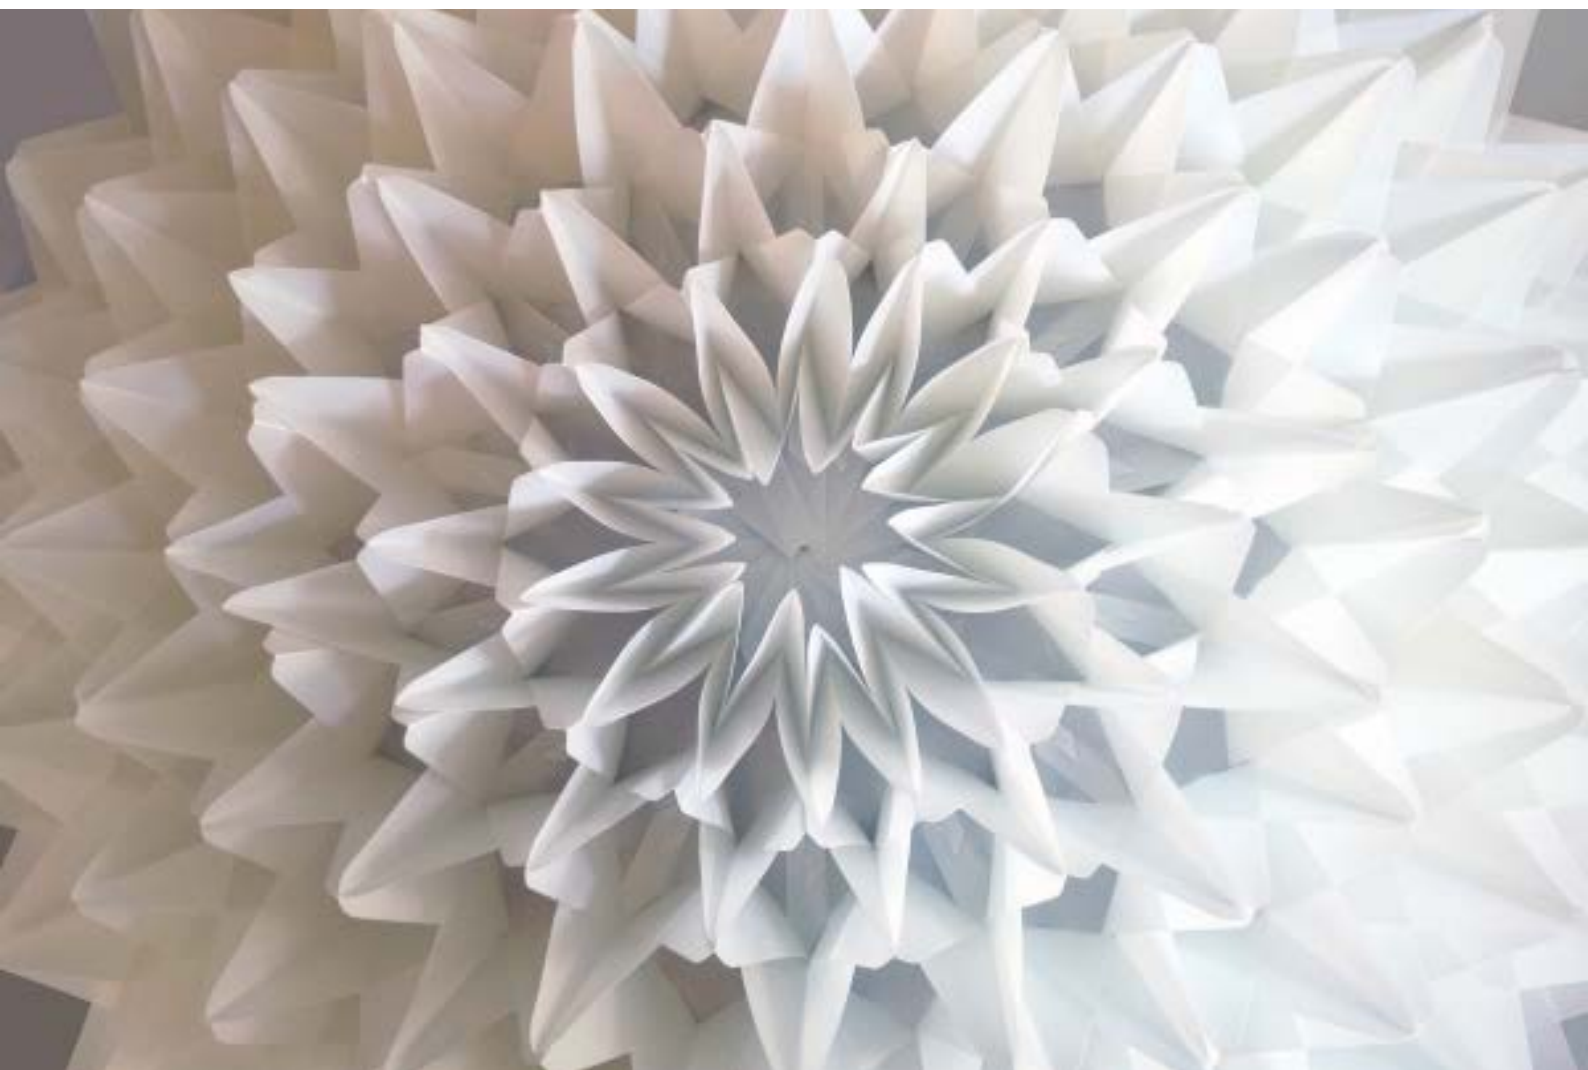

DOME PENDANT LIGHTS

DOME PENDANT LIGHTS

BAMBOO LIGHTS HEXAGONAL

SUN CHANDELIER COPPER

FLORA LIGHT

LATTICE LIGHT BALL

SUN CHANDELIER GOLD

OCTAGON FACETED LIGHT