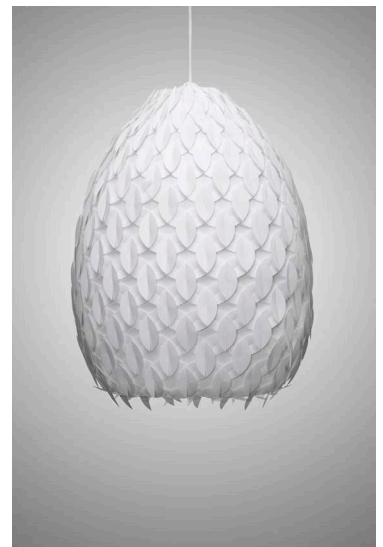

ELLIPSE ES5

PRODUCT FAMILY: ELLIPSE

TYPE: PENDANT LIGHT

SKU: ES5W35

LAUNCHED: 2013

MATERIAL: PLASTIC,

COLOURS: TRANSLUCENT WHITE, OPAL,

DIMENSIONS:

DIAMETER 35 CM / 13.77 INCH

HEIGHT 50 CM / 19.68 INCH