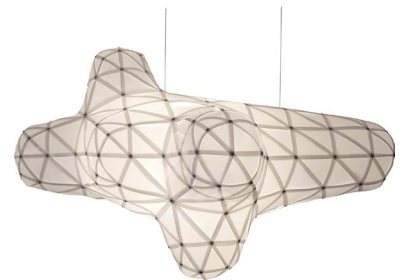

MATERIAL: POLYPROPYLENE, POLYCARBONATE

COLOUR: WHITE, OPAL,

DIMENSIONS:

DIAMETER 50 CM / 19.68 INCH

CHANDELIER 18 ARM 75

WHITE GOLD

CHANDELIER 18 ARM 75

WHITE GOLD

TYPE: CHANDELIER
SKU: C16WG75
LAUNCHED: 2021
MATERIAL: STAINLESS STEEL
COLOURS: POWDER COATED
SATIN WHITE, CYLINDER: GOLDEN LEAF,

DIMENSIONS:
DIAMETER 75 CM / 29.52 INCH
HEIGHT 42 CM / 16.53 INCH

O2_

CLOUD 125

CLOUD 125

PRODUCT FAMILY: CLOUD

TYPE: PENDANT LIGHT

SKU: CL125

LAUNCHED: 2014

MATERIAL: APET, STAINLESS STEEL SCREWS

COLOUR: GLOSSY WHITE, OPAL,

DIMENSIONS: