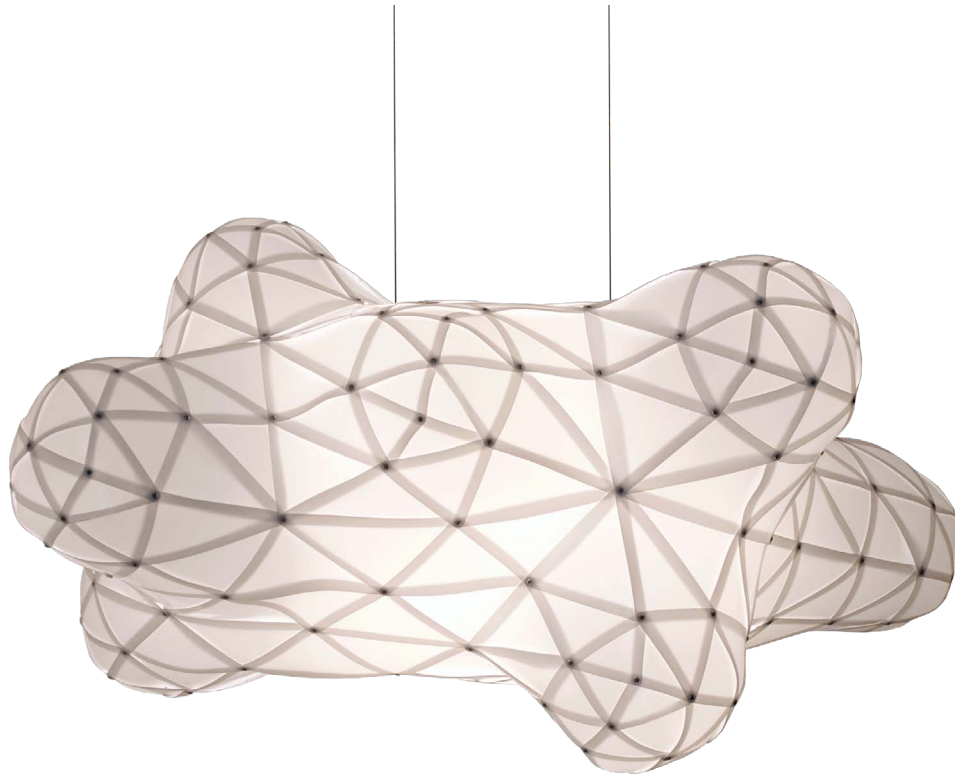

MATERIAL: POLYPROPYLENE, POLYCARBONATE

COLOUR: WHITE, OPAL,

DIMENSIONS:

DIAMETER 50 CM / 19.68 INCH

CHANDELIER 18 ARM 75

WHITE GOLD

CHANDELIER 18 ARM 75

WHITE GOLD

TYPE: CHANDELIER
SKU: C16WG75
LAUNCHED: 2021
MATERIAL: STAINLESS STEEL
COLOURS: POWDER COATED
SATIN WHITE, CYLINDER: GOLDEN LEAF,

DIMENSIONS:
DIAMETER 75 CM / 29.52 INCH
HEIGHT 42 CM / 16.53 INCH

O2_

CLOUD 125

CLOUD 125

PRODUCT FAMILY: CLOUD

TYPE: PENDANT LIGHT

SKU: CL125

LAUNCHED: 2014

MATERIAL: APET, STAINLESS STEEL SCREWS

COLOUR: GLOSSY WHITE, OPAL,

DIMENSIONS:

DIMENSIONS:
DIAMETER 70 CM / 27.56 INCH
HEIGHT 35 CM / 13.78 INCH

OCTAGON
FACETED LIGHT
WIDE
GOLD

OCTAGON FACETED LIGHT
WIDE GOLD

PRODUCT FAMILY: OCTAGON

TYPE: PENDANT LIGHT

SKU: OWGPPLW54

LAUNCHED: 2016

MATERIAL: STAINLESS STEEL,