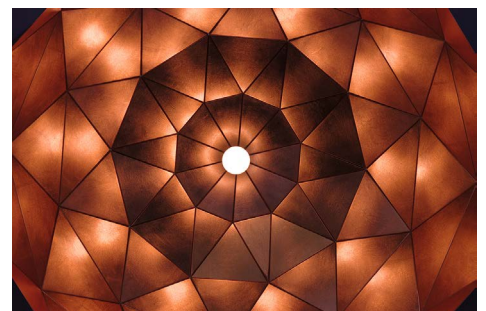

SUN CHANDELIER 100 COPPER

PRODUCT FAMILY: SUN CHANDELIER
TYPE: PENDANT LIGHT
SKU: SCCMB100
LAUNCHED: 2017
MATERIAL: STAINLESS STEEL,

DIMENSIONS:
DIAMETER 100 CM / 39.37 INCH
HEIGHT 50 CM / 19.68 INCH