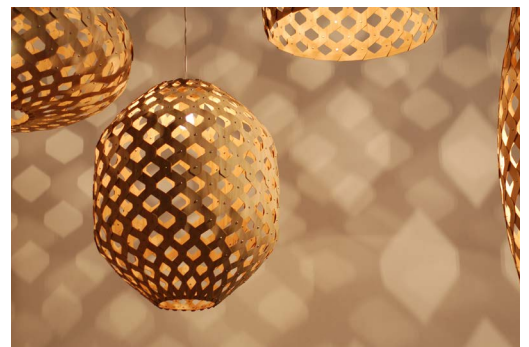

BAMBOO LIGHT
HEXAGONAL
BEEHIVE 50

PRODUCT FAMILY: BAMBOO
TYPE: PENDANT LIGHT
SKU: BLHB50
LAUNCHED: 2018

MATERIAL: BAMBOO VENEER VERTICAL,
STAINLESS STEEL SCREWS,
COLOURS: CARAMEL

DIMENSIONS:
DIAMETER 50 CM / 19.68 INCH
HEIGHT 60 CM / 23.62 INCH