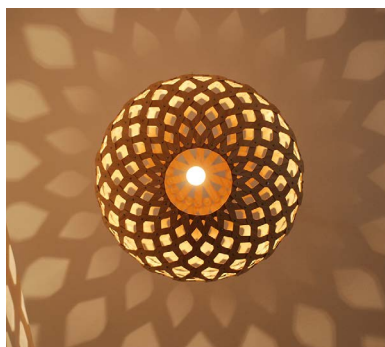

BAMBOO LIGHT
HEXAGONAL
BEEHIVE 50

PRODUCT FAMILY: BAMBOO
TYPE: PENDANT LIGHT
SKU: BLHB50
LAUNCHED: 2018

MATERIAL: BAMBOO VENEER VERTICAL,
STAINLESS STEEL SCREWS,
COLOURS: CARAMEL

DIMENSIONS:
DIAMETER 50 CM / 19.68 INCH
HEIGHT 60 CM / 23.62 INCH