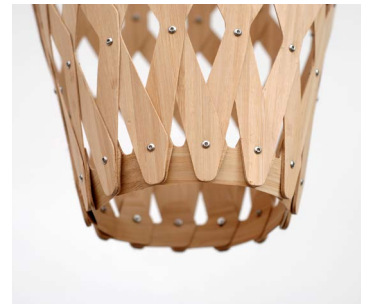

BAMBOO LIGHT HEXAGONAL CIGAR 105