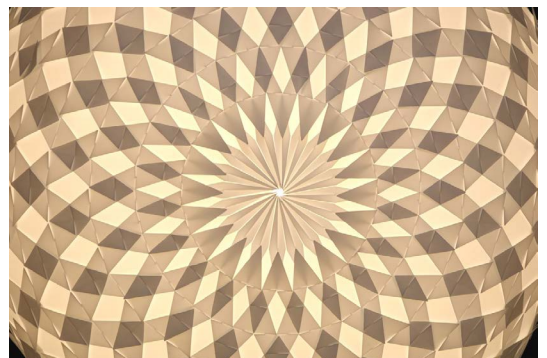

EIJA BALL

PRODUCT FAMILY: EIJA
TYPE: PENDANT LIGHT
SKU: ELBW45
LAUNCHED: 2013
MATERIAL: PLASTIC, PVC,
POLYCARBONATE, ALUMINIUM,
COLOURS:
TRANSLUCENT WHITE, OPAL,
POWDER COATED SATIN WHITE,

DIMENSIONS:
DIAMETER 45 CM / 17.71 INCH
HEIGHT 40 CM / 15.74 INCH