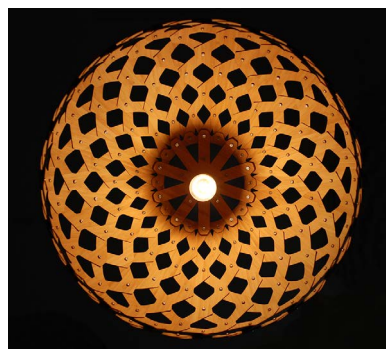

BAMBOO LIGHT
HEXAGONAL
BEEHIVE 50 HALF

PRODUCT FAMILY: BAMBOO
TYPE: PENDANT LIGHT
SKU: BLHBH50
LAUNCHED: 2018

MATERIAL: BAMBOO VENEER VERTICAL,
STAINLESS STEEL SCREWS,
COLOURS: CARAMEL

DIMENSIONS:
DIAMETER 50 CM / 19.68 INCH
HEIGHT 35 CM / 13.77 INCH