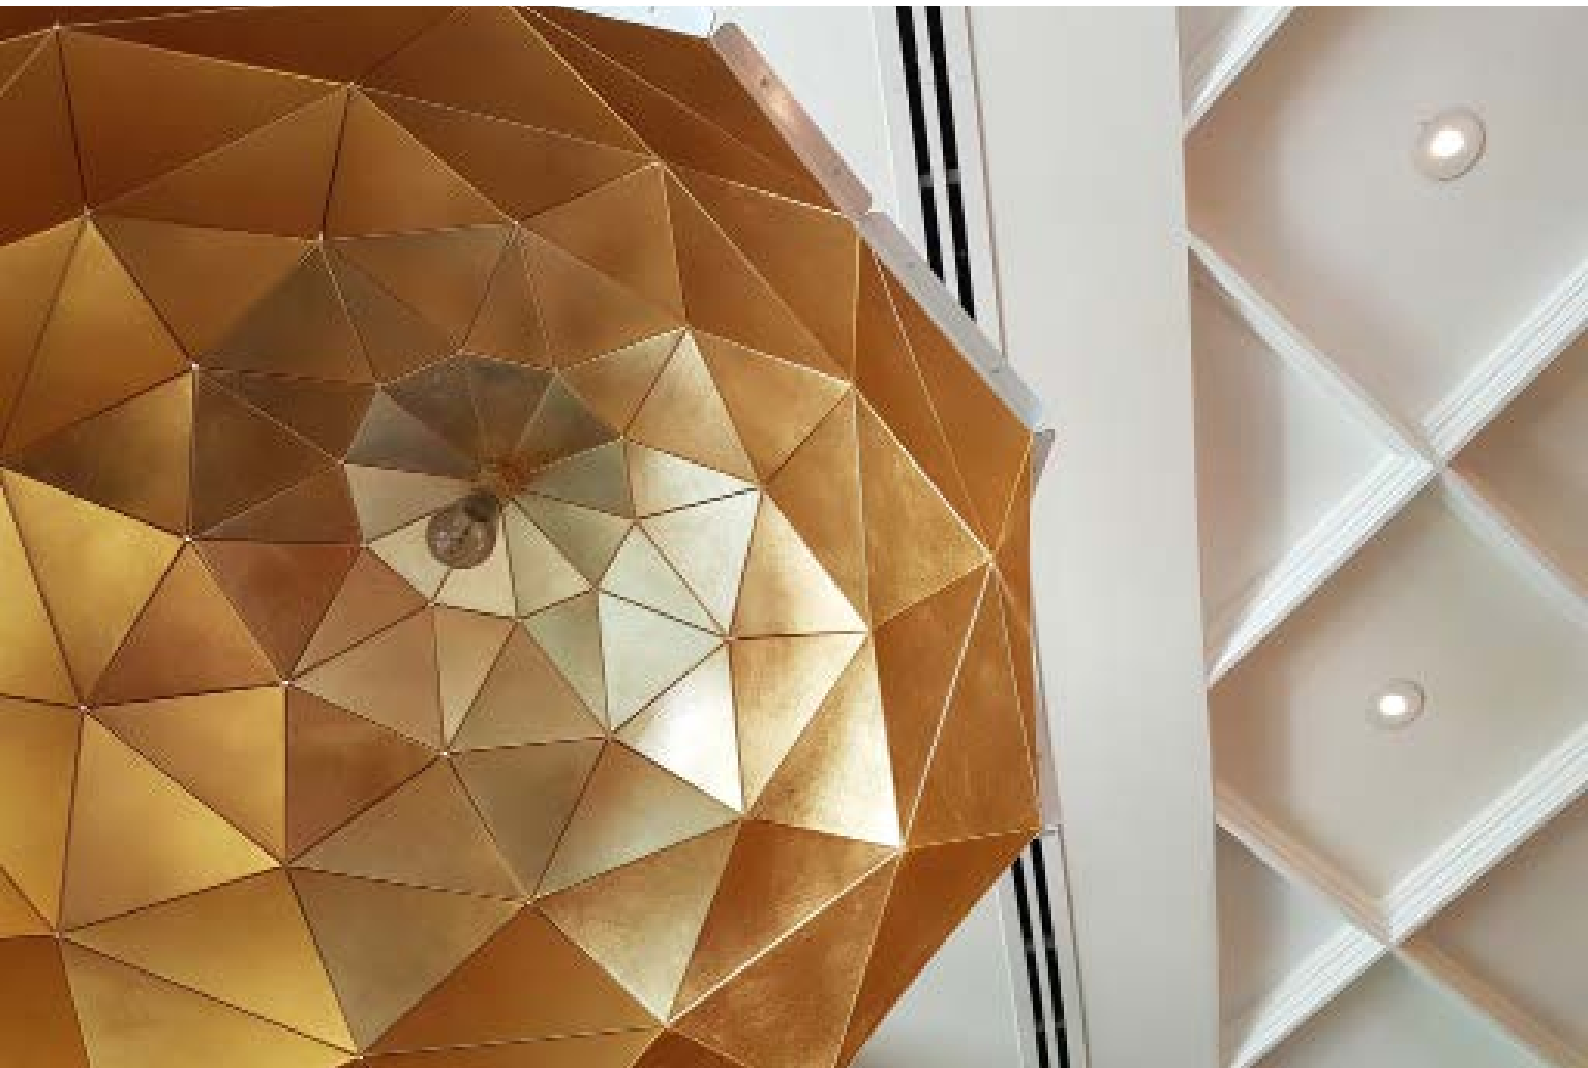

DOME PENDANT LIGHTS

DOME PENDANT LIGHTS

BAMBOO LIGHTS HEXAGONAL

SUN CHANDELIER COPPER

FLORA LIGHT

LATTICE LIGHT BALL

SUN CHANDELIER GOLD

OCTAGON FACETED LIGHT