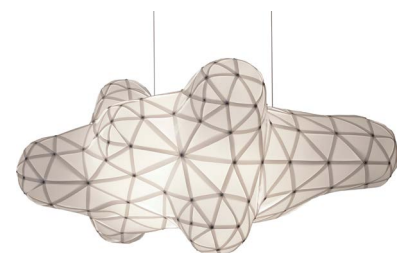

MATERIAL: POLYPROPYLENE, POLYCARBONATE

COLOUR: WHITE, OPAL,

DIMENSIONS:

DIAMETER 50 CM / 19.68 INCH

CHANDELIER 18 ARM 75

WHITE GOLD

CHANDELIER 18 ARM 75

WHITE GOLD

TYPE: CHANDELIER
SKU: C16WG75
LAUNCHED: 2021
MATERIAL: STAINLESS STEEL
COLOURS: POWDER COATED
SATIN WHITE, CYLINDER: GOLDEN LEAF,

DIMENSIONS:
DIAMETER 75 CM / 29.52 INCH
HEIGHT 42 CM / 16.53 INCH

O2_

CLOUD 125

CLOUD 125

PRODUCT FAMILY: CLOUD

TYPE: PENDANT LIGHT

SKU: CL125

LAUNCHED: 2014

MATERIAL: APET, STAINLESS STEEL SCREWS

COLOUR: GLOSSY WHITE, OPAL,

DIMENSIONS: