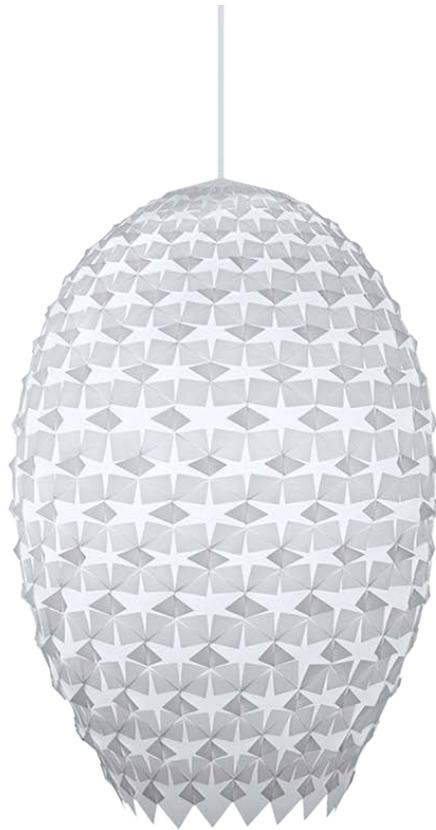

MATERIAL: PLASTIC,

COLOURS: TRANSLUCENT WHITE, OPAL,

DIMENSIONS:

DIAMETER 35 CM / 13.77 INCH

HEIGHT 50 CM / 19.68 INCH

HEXA HS1

HEXA LIGHT HS1

PRODUCT FAMILY: HEXA
TYPE: PENDANT LIGHT
SKU: HS1W40
LAUNCHED: 2012
MATERIAL: PLASTIC,
COLOURS: TRANSLUCENT WHITE, OPAL,

DIMENSIONS:
DIAMETER 40 CM / 15.74 INCH
HEIGHT 55 CM / 21.65 INCH

HEXA HS2

HEXA LIGHT HS2

PRODUCT FAMILY: HEXA

TYPE: PENDANT LIGHT

SKU: HS2W55

LAUNCHED: 2012

MATERIAL: PLASTIC,

COLOURS: TRANSLUCENT WHITE, OPAL,

DIMENSIONS:

DIAMETER 60 CM / 23.62 INCH

HEIGHT 55 CM / 21.65 INCH

DIAMETER 60 CM / 23.62"

HEIGHT 35 CM / 13.78"

HEXA HS3

HEXA LIGHT HS3