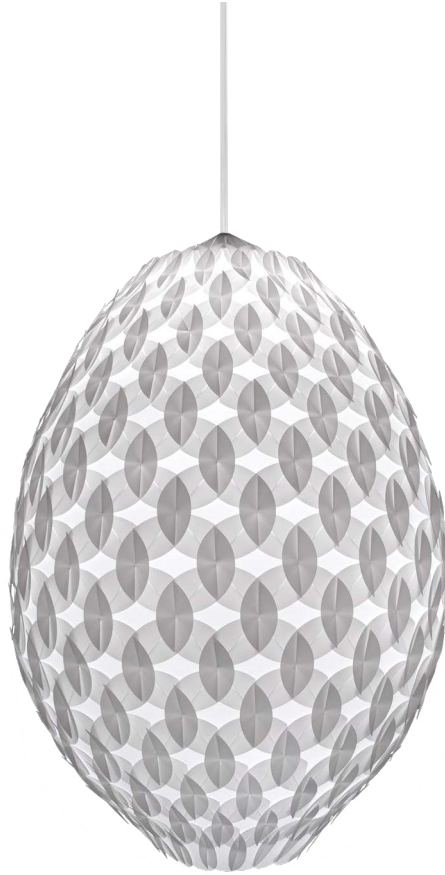

SKU: ES3W50

LAUNCHED: 2013

MATERIAL: PLASTIC,

COLOURS: TRANSLUCENT WHITE, OPAL,

DIMENSIONS:

DIAMETER 50 CM / 19.68 INCH

HEIGHT 35 CM / 13.77 INC H

ELLIPSE ES4