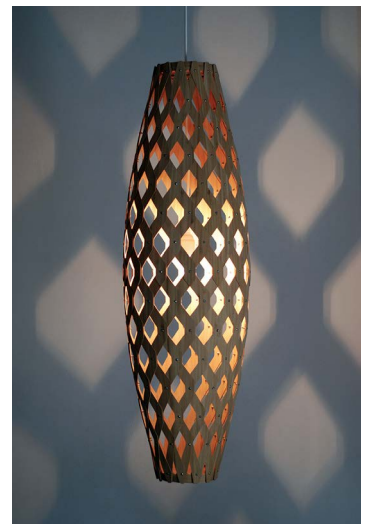

BAMBOO LIGHT HEXAGONAL CIGAR 105