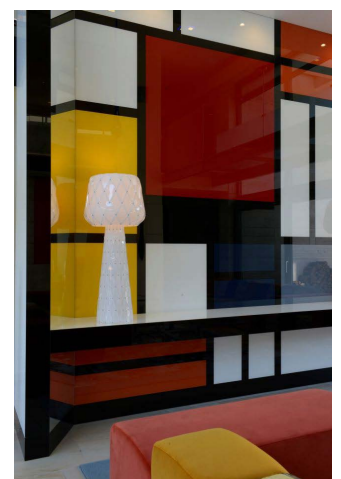

PRODUCT FAMILY: DIAMOND GRID
TYPE: TABLE LIGHT
SKU: DGTLH68
LAUNCHED: 2013
MATERIAL: PLASTIC, APET,
STAINLESS STEEL SCREWS,
COLOURS: WHITE, OPAL,

DIMENSIONS:
DIAMETER 38 CM / 14.96 INCH
HEIGHT 68 CM / 26.77 INCH

PRODUCT FAMILY: DIAMOND GRID
TYPE: TABLE LIGHT
SKU: DGTLH99
LAUNCHED: 2017
MATERIAL: PLASTIC, APET,
STAINLESS STEEL SCREWS,
COLOURS: WHITE, OPAL,

DIMENSIONS:
DIAMETER 42 CM / 16.53 INCH
HEIGHT 99 CM / 38.97 INCH