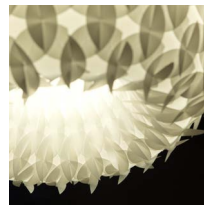

MATERIAL: PLASTIC,

COLOURS: TRANSLUCENT WHITE, OPAL,

DIMENSIONS:

DIAMETER 35 CM / 13.77 INCH

HEIGHT 50 CM / 19.68 INCH

HEXA HS1

HEXA LIGHT HS1

PRODUCT FAMILY: HEXA
TYPE: PENDANT LIGHT
SKU: HS1W40
LAUNCHED: 2012
MATERIAL: PLASTIC,
COLOURS: TRANSLUCENT WHITE, OPAL,