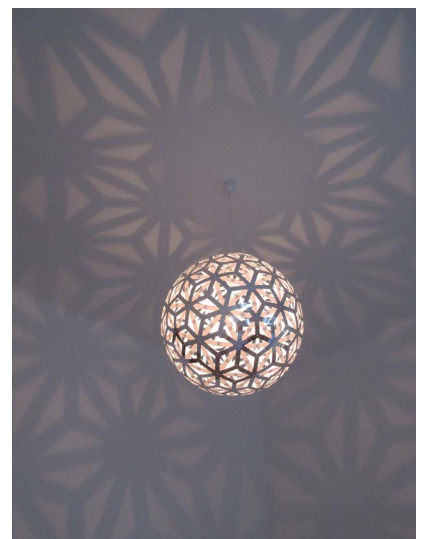

LATTICE LIGHT BALL
CHROME 70

PRODUCT FAMILY: LATTICE
TYPE: PENDANT LIGHT
SKU: LLBCW70
LAUNCHED: 2016
MATERIAL: PLASTIC, PS, APET, PLASTIC RIVETS,
COLOURS: OUTSIDE: WHITE, CHROME,
INSIDE: WHITE,

DIMENSIONS:
DIAMETER 60 CM / 23.62 INCH