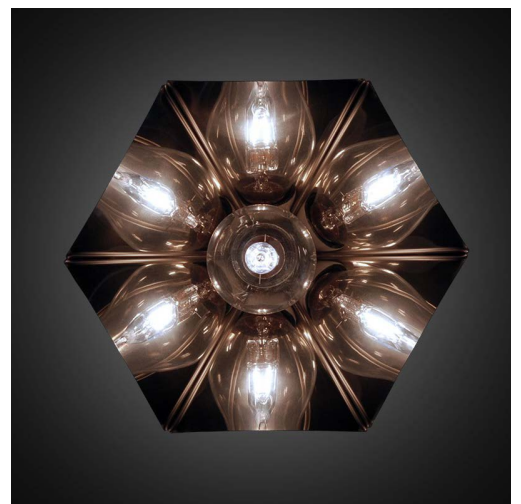

HEXAGON CHROME

TYPE: PENDANT LIGHT

SKU: HCPLW15

LAUNCHED: 2016

MATERIAL: STAINLESS STEEL

COLOURS:

INSIDE: MIRROR FINISHED STAINLESS STEEL,

OUTSIDE: SATIN WHITE,

DIMENSIONS:

DIAMETER 15 CM / 5.90 INCH

HEIGHT 30 CM / 11.80 INCH