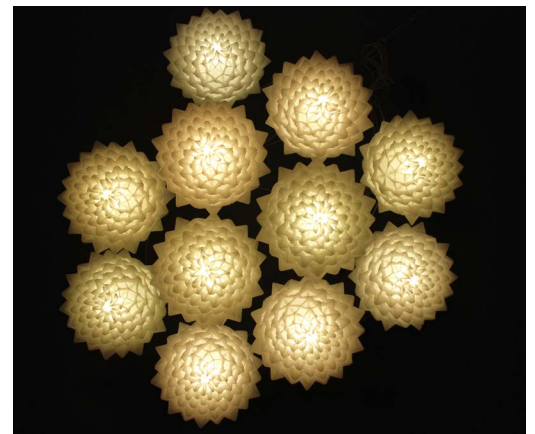

FLORA

50

FLORA LIGHT 50

PRODUCT FAMILY: FLORA

TYPE: PENDANT LIGHT

SKU: FL50W

LAUNCHED: 2013

MATERIAL: PLASTIC, PVC, POLYCARBONATE,
ALUMINIUM,

COLOURS: WHITE, OPAL, SATIN WHITE,

DIMENSIONS:

DIAMETER 50 CM / 19.68 INCH

HEIGHT 35 CM / 13.77 INCH