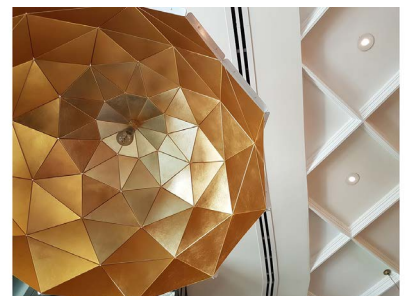

SUN CHANDELIER

140 / 100

GOLD

SUN CHANDELIER 140

PRODUCT FAMILY: SUN CHANDELIER
TYPE: PENDANT LIGHT
SKU: SCSSGPW140
LAUNCHED: 2013
MATERIAL: STAINLESS STEEL,
COLOURS:
OUTSIDE: POWDER COATED
SATIN WHITE, INSIDE: GOLDEN LEAF,

DIMENSIONS:
DIAMETER 140 CM / 55.11 INCH
HEIGHT 70 CM / 27.55 INCH

SUN CHANDELIER 100

PRODUCT FAMILY: SUN CHANDELIER
TYPE: PENDANT LIGHT
SKU: SCSSGPW100
LAUNCHED: 2014
MATERIAL: STAINLESS STEEL,
COLOURS:
OUTSIDE: POWDER COATED
SATIN WHITE, INSIDE: GOLDEN LEAF,

DIMENSIONS:
DIAMETER 100 CM / 39.37 INCH
HEIGHT 50 CM / 19.68 INCH