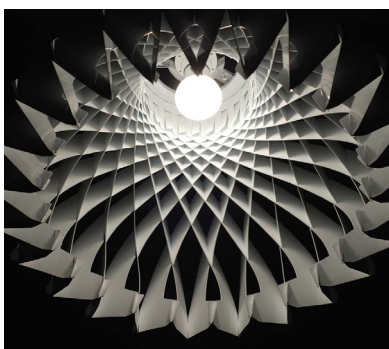

DOME PENDANT WIDE 52

PRODUCT FAMILY: BAMBOO
TYPE: PENDANT LIGHT
SKU: DLW52
LAUNCHED: 2018
MATERIAL: PLASTIC,
COLOURS: WHITE, SEMI GLOSS,
RAL 9003

DIMENSIONS:
DIAMETER 52 CM / 20.47 INCH
HEIGHT 33 CM / 12.99 INCH