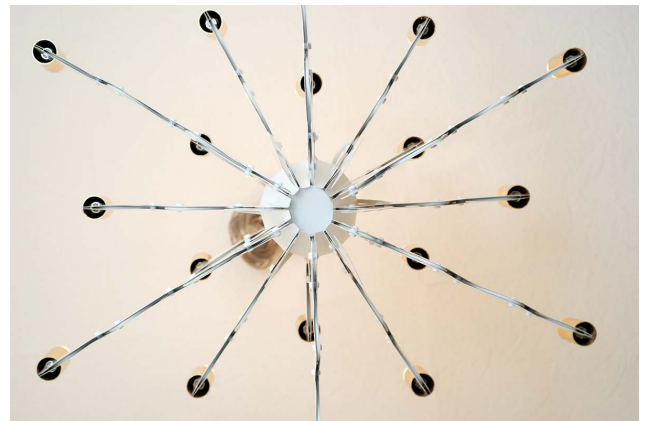

CHANDELIER 18 ARM 75

WHITE GOLD