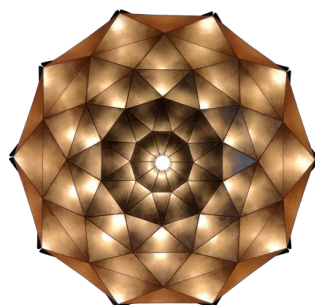

W 125 CM / 49.20 INCH

H 74 CM / 29.15 INCH

L 100 CM / 39.39 INCH

SUN CHANDELIER
100
COPPER

SUN CHANDELIER 100 COPPER

PRODUCT FAMILY: SUN CHANDELIER
TYPE: PENDANT LIGHT
SKU: SCCMB100
LAUNCHED: 2017
MATERIAL: STAINLESS STEEL,

DIMENSIONS:
DIAMETER 100 CM / 39.37 INCH
HEIGHT 50 CM / 19.68 INCH

SUN CHANDELIER

140 / 100

GOLD

SUN CHANDELIER 140

PRODUCT FAMILY: SUN CHANDELIER
TYPE: PENDANT LIGHT
SKU: SCSSGPW140
LAUNCHED: 2013
MATERIAL: STAINLESS STEEL,
COLOURS:
OUTSIDE: POWDER COATED
SATIN WHITE, INSIDE: GOLDEN LEAF,