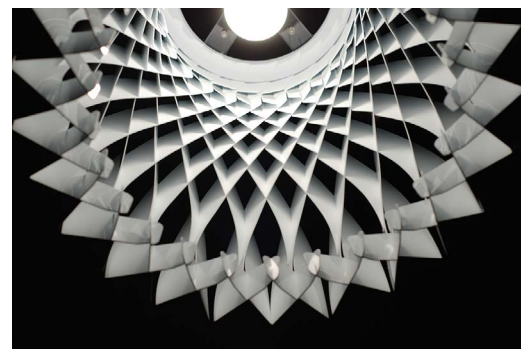

DIMENSIONS:
DIAMETER 40 CM / 15.74 INCH
HEIGHT 42 CM / 16.54 INCH

LATTICE LIGHT STAINLESS STEEL

LATTICE LIGHT STAINLESS STEEL

PRODUCT FAMILY: LATTICE

TYPE: PENDANT LIGHT

SKU: LLSSW43

LAUNCHED: 2012

MATERIAL: MIRROR POLISHED STAINLESS STEEL,
STAINLESS STEEL SCREWS,