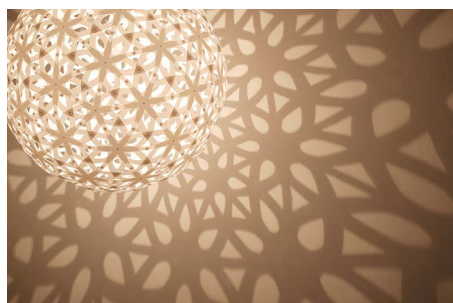

LATTICE LIGHT BALL 85

PRODUCT FAMILY: LATTICE
TYPE: PENDANT LIGHT
SKU: LWB85
LAUNCHED: 2013
MATERIAL: APET, PLASTIC RIVETS,
COLOURS: WHITE, OPAL,

DIMENSIONS:
DIAMETER 85 CM / 33.46 INCH