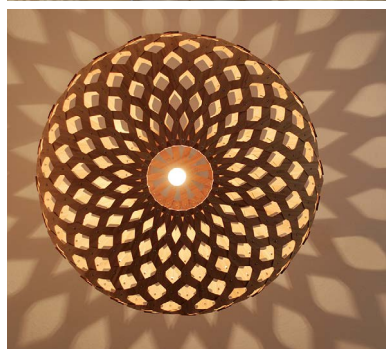

BAMBOO LIGHT HEXAGONAL ELLIPSE 75

PRODUCT FAMILY: BAMBOO
TYPE: PENDANT LIGHT

SKU: BLHE75

LAUNCHED: 2018

MATERIAL: BAMBOO VENEER VERTICAL,
STAINLESS STEEL SCREWS,
COLOURS: CARAMEL

DIMENSIONS:

DIAMETER 75 CM / 29.52 INCH

HEIGHT 38 CM / 14.96 INCH