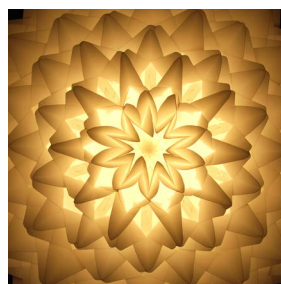

FLORA LIGHT 50

PRODUCT FAMILY: FLORA

TYPE: PENDANT LIGHT

SKU: FL50W

LAUNCHED: 2013

MATERIAL: PLASTIC, PVC, POLYCARBONATE,
ALUMINIUM,

COLOURS: WHITE, OPAL, SATIN WHITE,

DIMENSIONS:

DIAMETER 50 CM / 19.68 INCH

HEIGHT 35 CM / 13.77 INCH