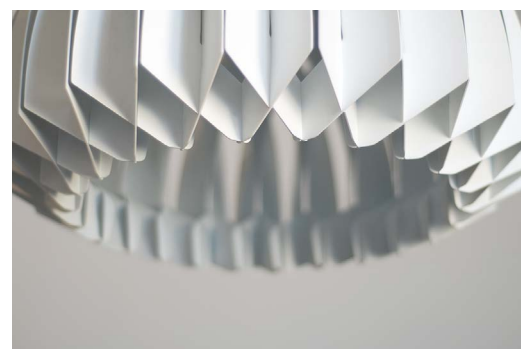

PRODUCT FAMILY: BAMBOO
TYPE: PENDANT LIGHT
SKU: DLT32
LAUNCHED: 2018
MATERIAL: PLASTIC,
COLOURS: WHITE, SEMI GLOSS,
RAL 9003

DIMENSIONS:
DIAMETER 32 CM / 12.59 INCH
HEIGHT 33 CM / 12.99 INCH