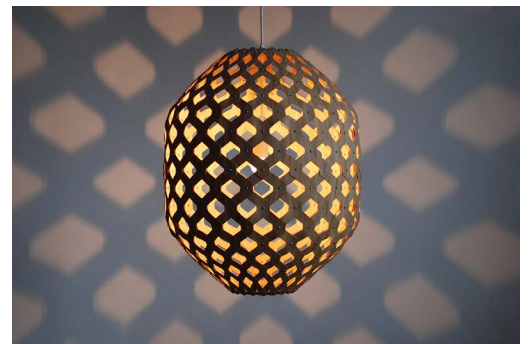

BAMBOO LIGHT
HEXAGONAL
BEEHIVE 50

PRODUCT FAMILY: BAMBOO
TYPE: PENDANT LIGHT
SKU: BLHB50
LAUNCHED: 2018

MATERIAL: BAMBOO VENEER VERTICAL,
STAINLESS STEEL SCREWS,
COLOURS: CARAMEL

DIMENSIONS:
DIAMETER 50 CM / 19.68 INCH
HEIGHT 60 CM / 23.62 INCH