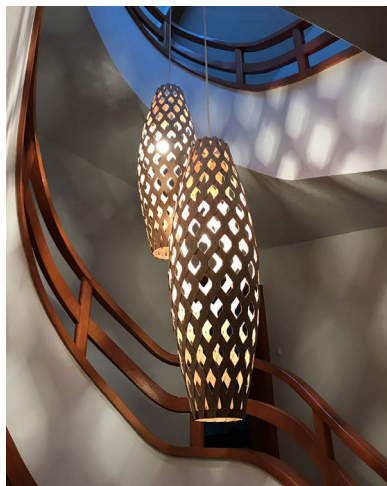

BAMBOO LIGHT HEXAGONAL CIGAR 150

PRODUCT FAMILY: BAMBOO
TYPE: PENDANT LIGHT
SKU: BLHC100
LAUNCHED: 2018
MATERIAL: BAMBOO VENEER VERTICAL,
STAINLESS STEEL SCREWS,
COLOURS: CARAMEL

DIMENSIONS:
DIAMETER 32 CM / 12.60 INCH
HEIGHT 105 CM / 41.33 INCH