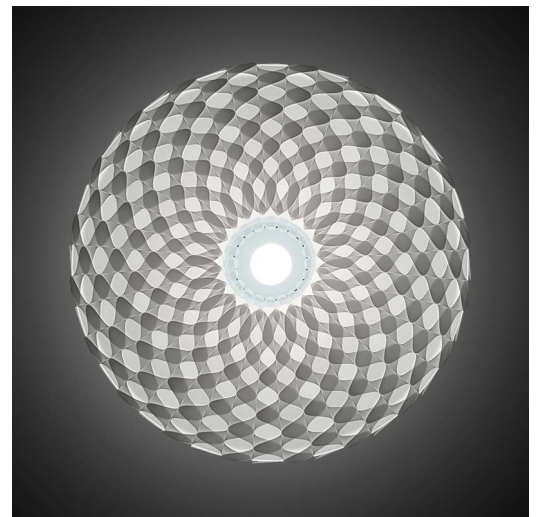

C.2

PRODUCT FAMILY: C.
TYPE: PENDANT LIGHT
SKU: C2W60
LAUNCHED: 2017
MATERIAL: PLASTIC, PP,
POLYCARBONATE,
COLOURS: WHITE,

DIMENSIONS:
DIAMETER 60 CM / 23.62 INCH
HEIGHT 25 CM / 9.84 INCH