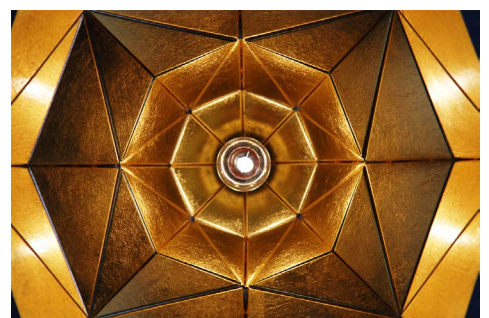

OCTAGON FACETED LIGHT
FAT GOLD

PRODUCT FAMILY: OCTAGON
TYPE: PENDANT LIGHT
SKU: OWGPPLW43
LAUNCHED: 2016
MATERIAL: STAINLESS STEEL,
COLOURS:
OUTSIDE: POWDER COATED SATIN WHITE,
INSIDE: GOLDEN LEAF,
TRADITIONAL WATER GILDING TECHNIQUE,

DIMENSIONS:
DIAMETER 43 CM / 16.93 INCH
HEIGHT 40 CM / 15.75 INCH