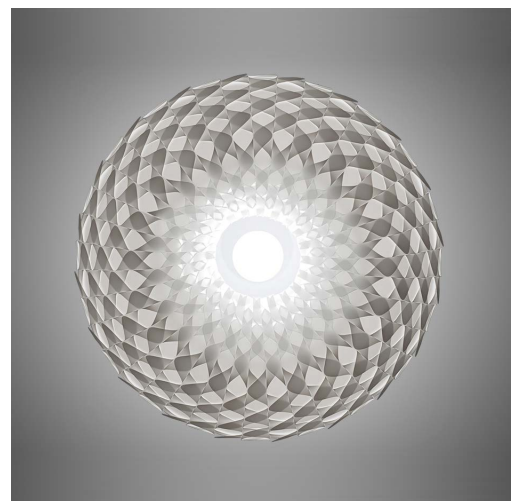

C.5

PRODUCT FAMILY: C.
TYPE: PENDANT LIGHT
SKU: C5W44
LAUNCHED: 2017
MATERIAL: PLASTIC, PP,
POLYCARBONATE,
COLOURS: WHITE,

DIMENSIONS:
DIAMETER 44 CM / 17.32 INCH
HEIGHT 32 CM / 12.59 INCH