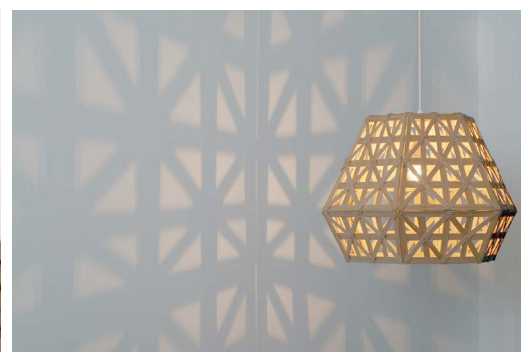

50

BAMBOO LIGHT
SIX SIDED
ANGULAR 50

PRODUCT FAMILY: BAMBOO
TYPE: PENDANT LIGHT
SKU: BDHAL50
LAUNCHED: 2020
MATERIAL: BAMBOO VENEER
STAINLESS STEEL SCREWS,
COLOURS: CARAMEL

DIMENSIONS:
DIAMETER 50 CM / 19.68 INCH
HEIGHT 37 CM / 14.56 INCH