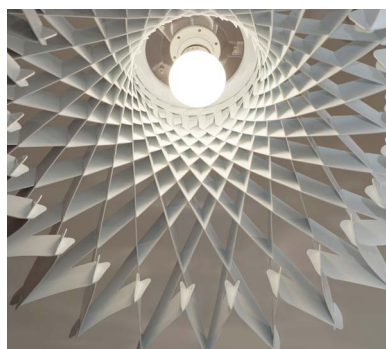

DOME PENDANT LIGHT FLAT 58

PRODUCT FAMILY: BAMBOO
TYPE: PENDANT LIGHT
SKU: DLF60
LAUNCHED: 2018
MATERIAL: PLASTIC,
COLOURS: WHITE, SEMI GLOSS,
RAL 9003

DIMENSIONS:
DIAMETER 60 CM / 23.62 INCH
HEIGHT 35 CM / 13.72 INCH