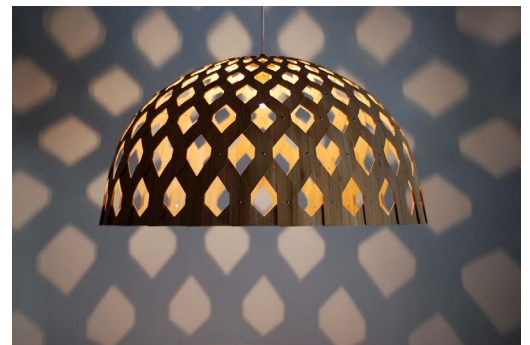

BAMBOO LIGHT
HEXAGONAL
DOME 80

PRODUCT FAMILY: BAMBOO
TYPE: PENDANT LIGHT
SKU: BLHD80
LAUNCHED: 2018
MATERIAL: BAMBOO VENEER VERTICAL,
STAINLESS STEEL SCREWS,
COLOURS: CARAMEL

DIMENSIONS:
DIAMETER 80 CM / 31.49 INCH
HEIGHT 40 CM / 15.74 INCH